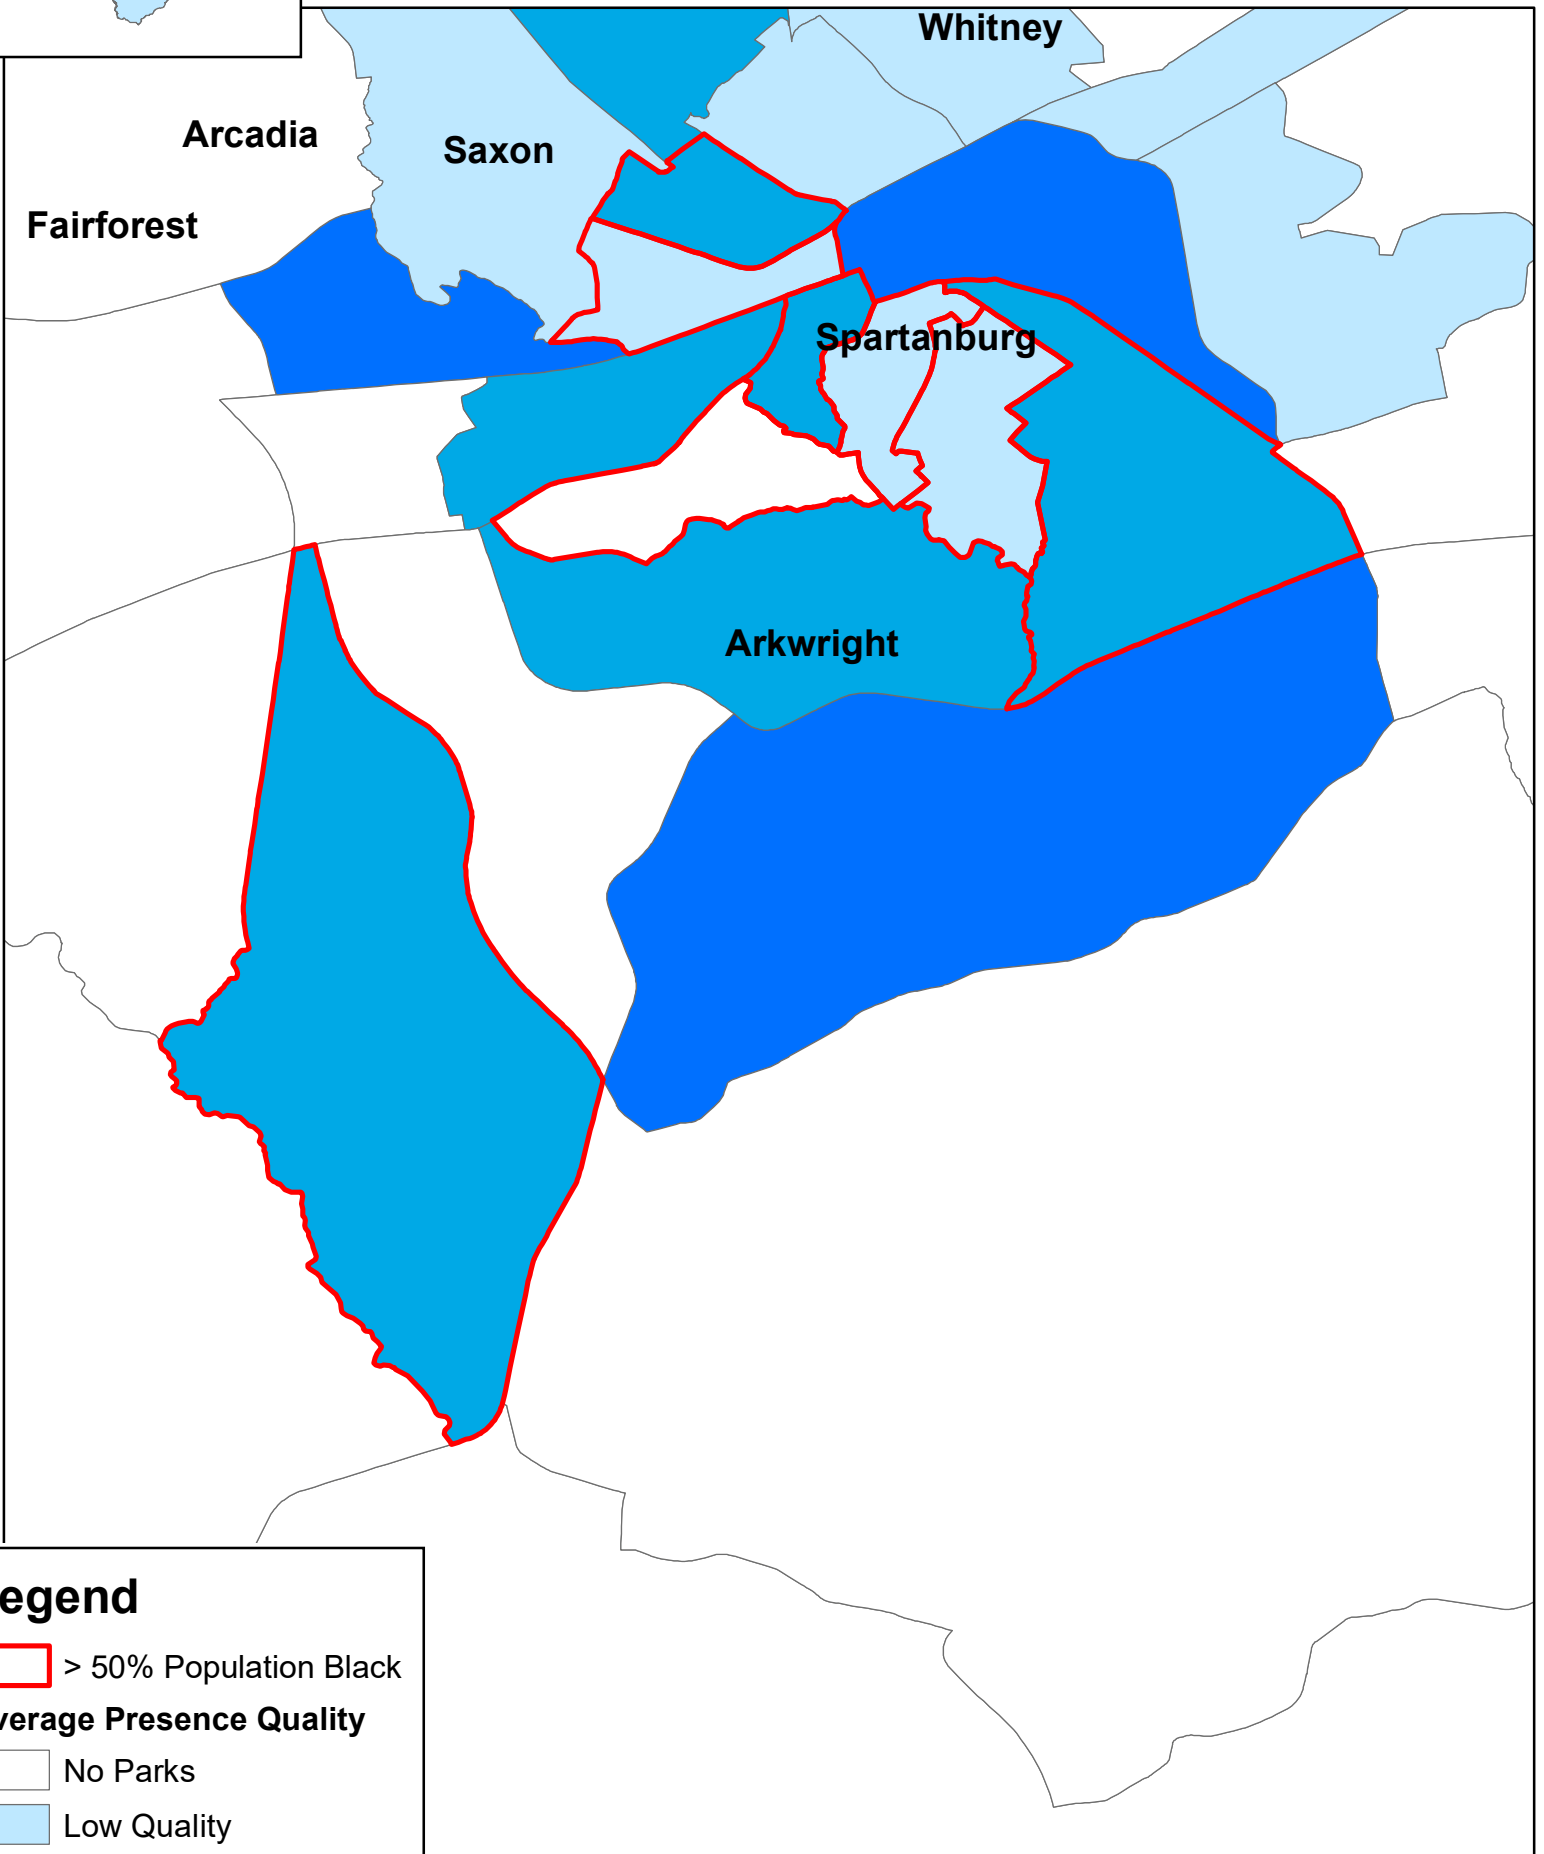

Amenity Quality Per Census Tract In Spartanburg County, South Carolina

Legend

 > 50% Population Black

Average Presence Quality

 No Parks

 Low Quality

 Medium Quality

 High Quality

0 0.75 1.5 3 Miles