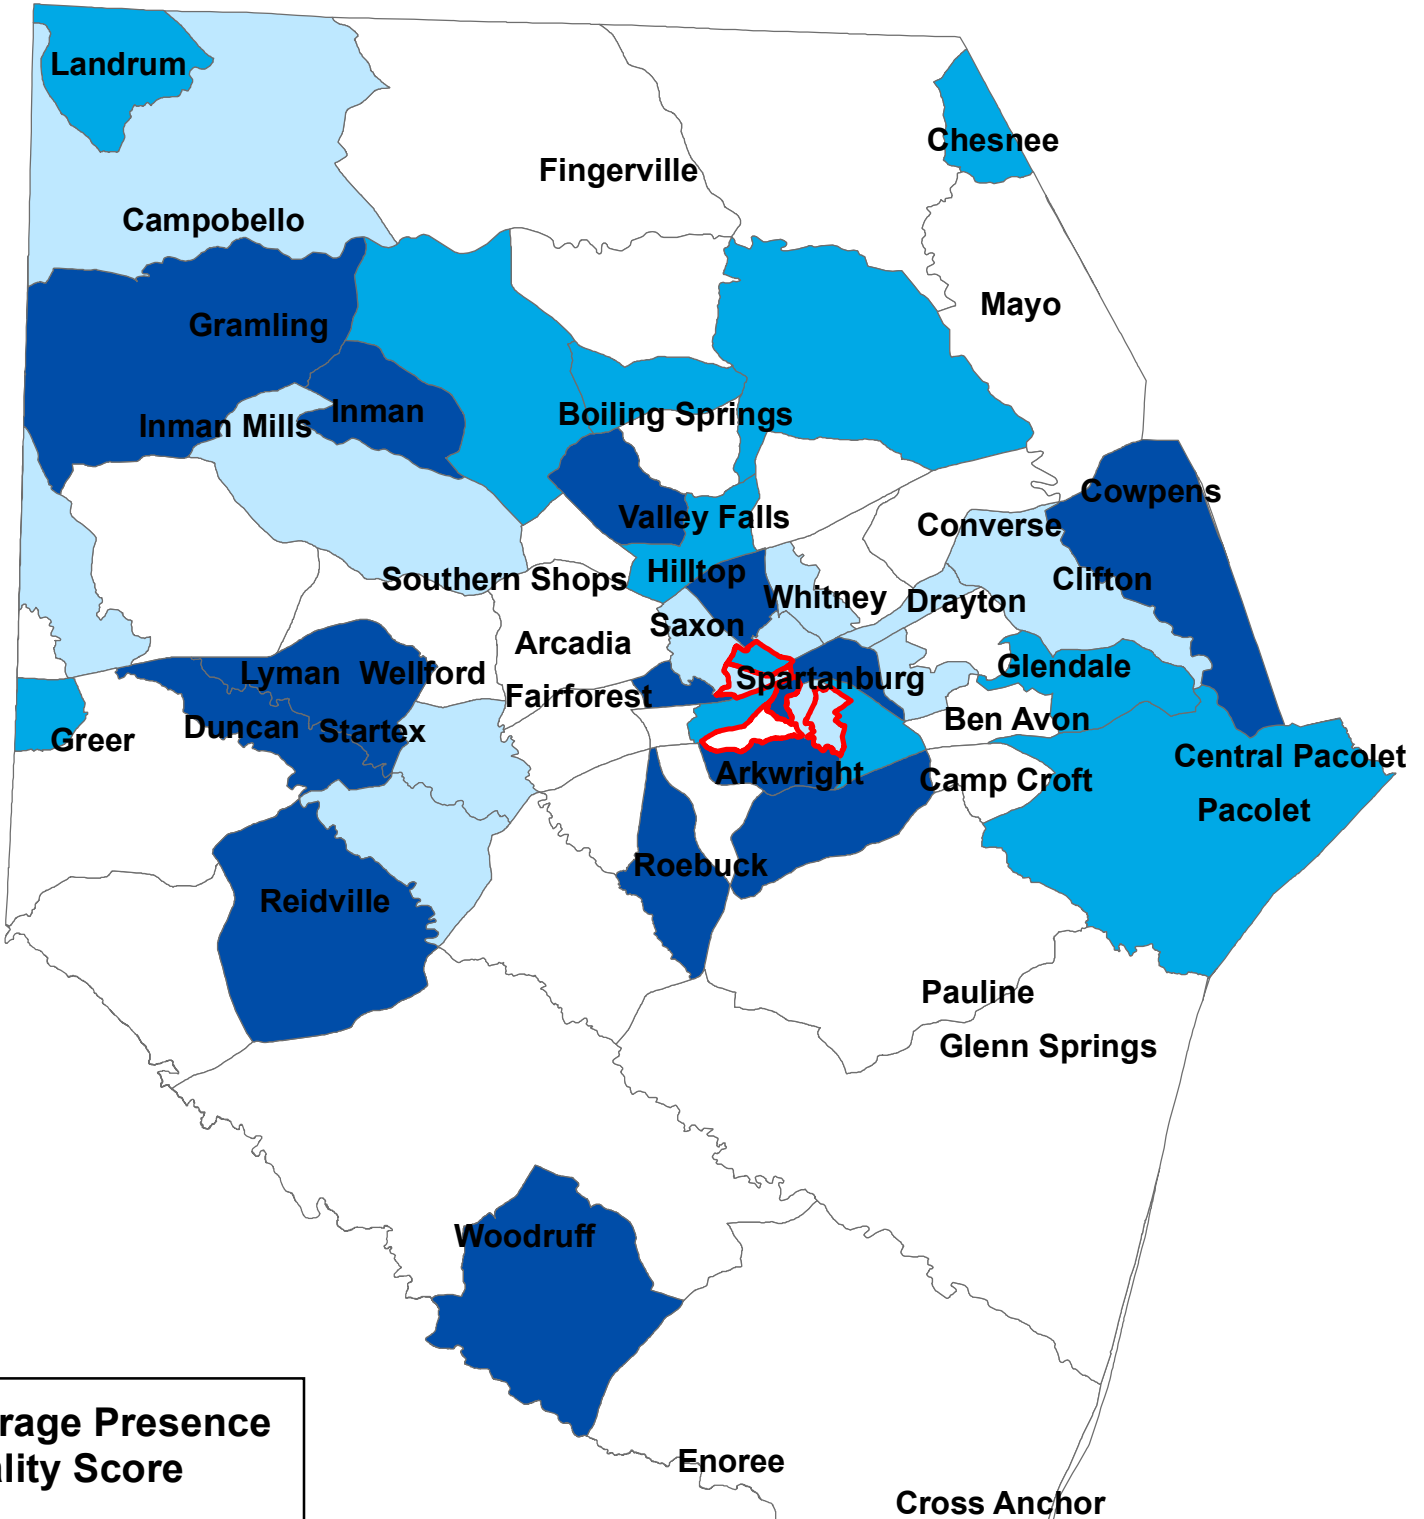

Amenity Quality Per Census Tract in Spartanburg County, South Carolina

Average Presence Quality Score

- Top 5 Black
- N/A
- Low Quality
- Medium Quality
- High Quality

0 2.75 5.5 11 Miles