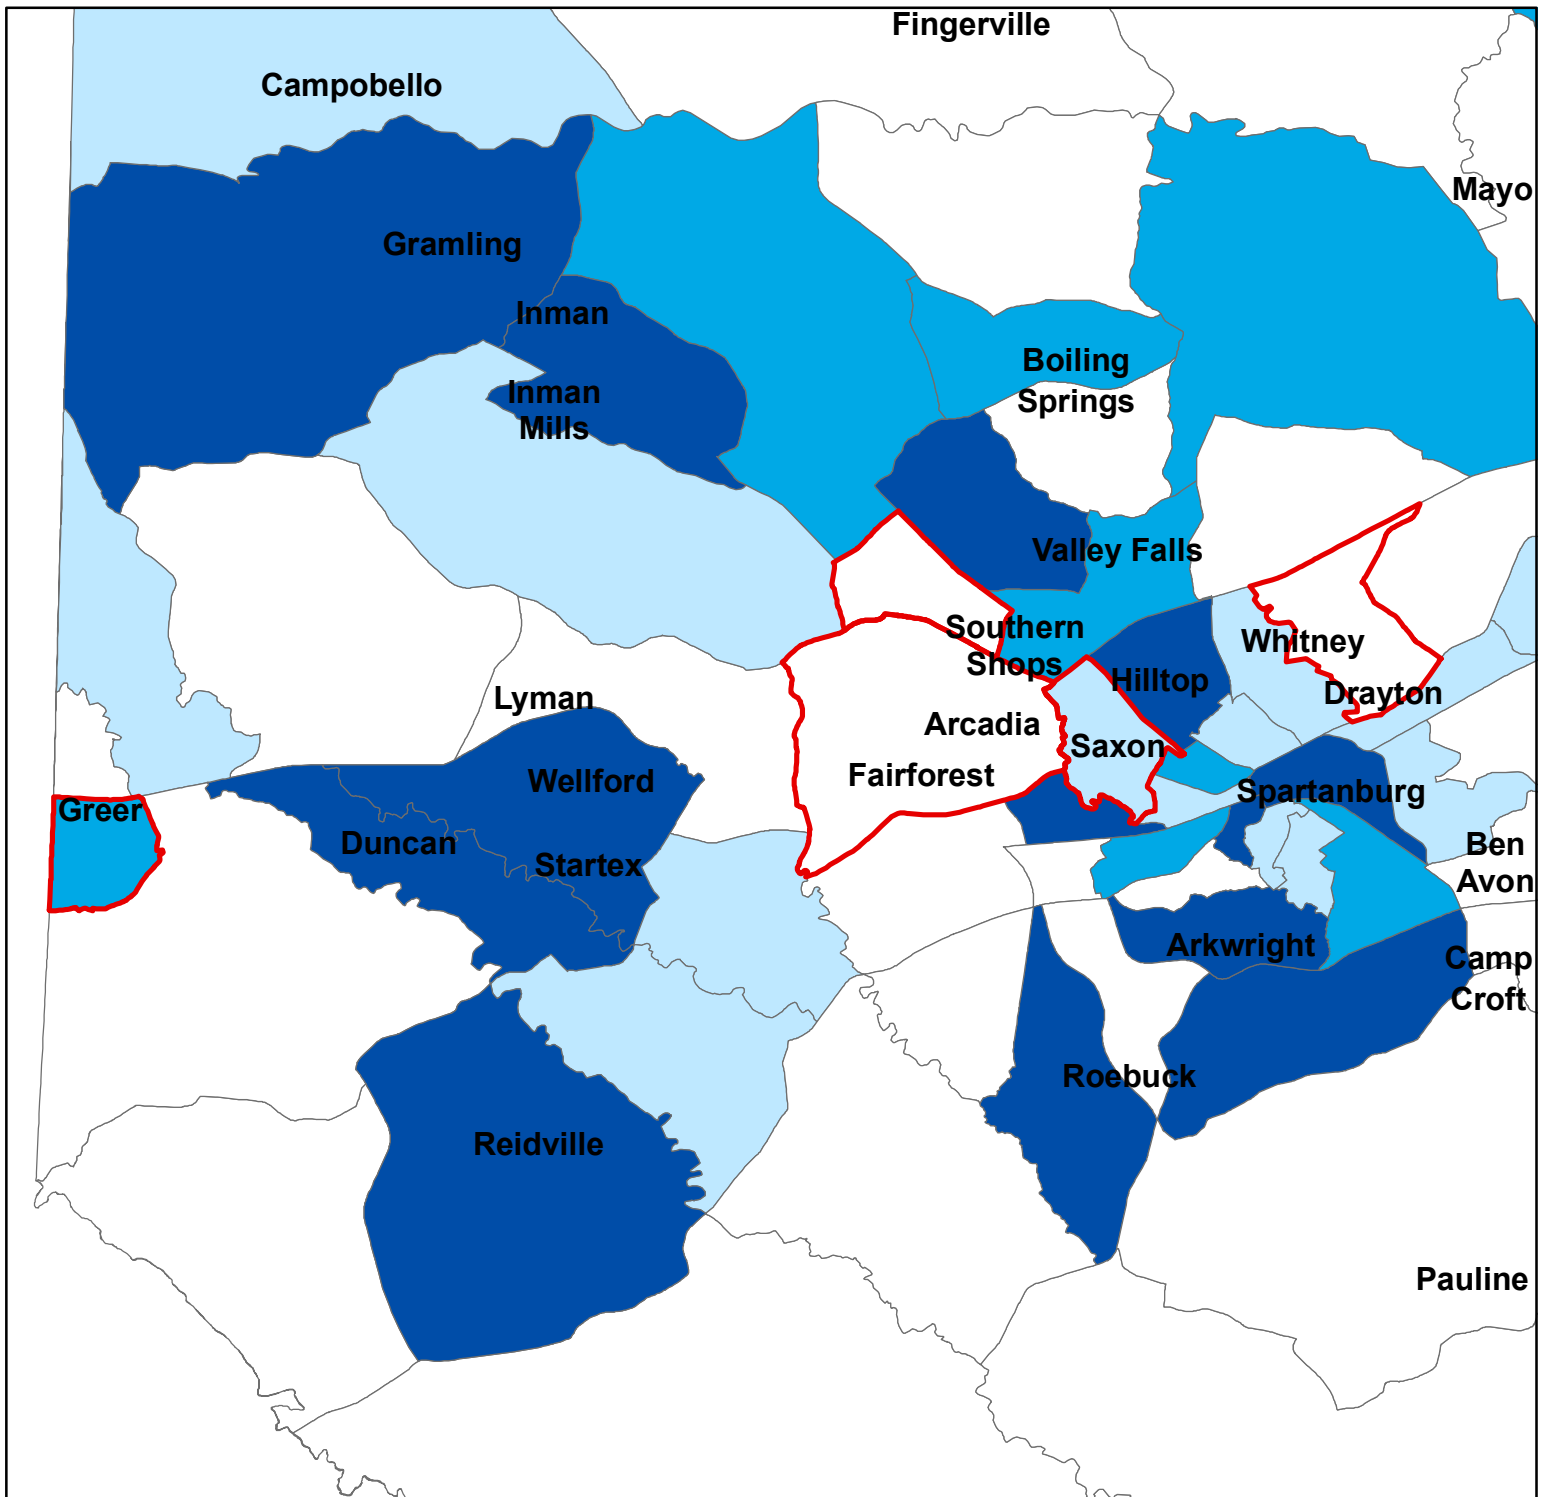

Amenity Quality Per Census Tract in Spartanburg County, South Carolina

Average Presence Quality Score

- >22% Hispanic
- N/A
- Low Quality
- Medium Quality
- High Quality

0 1.75 3.5 7 Miles