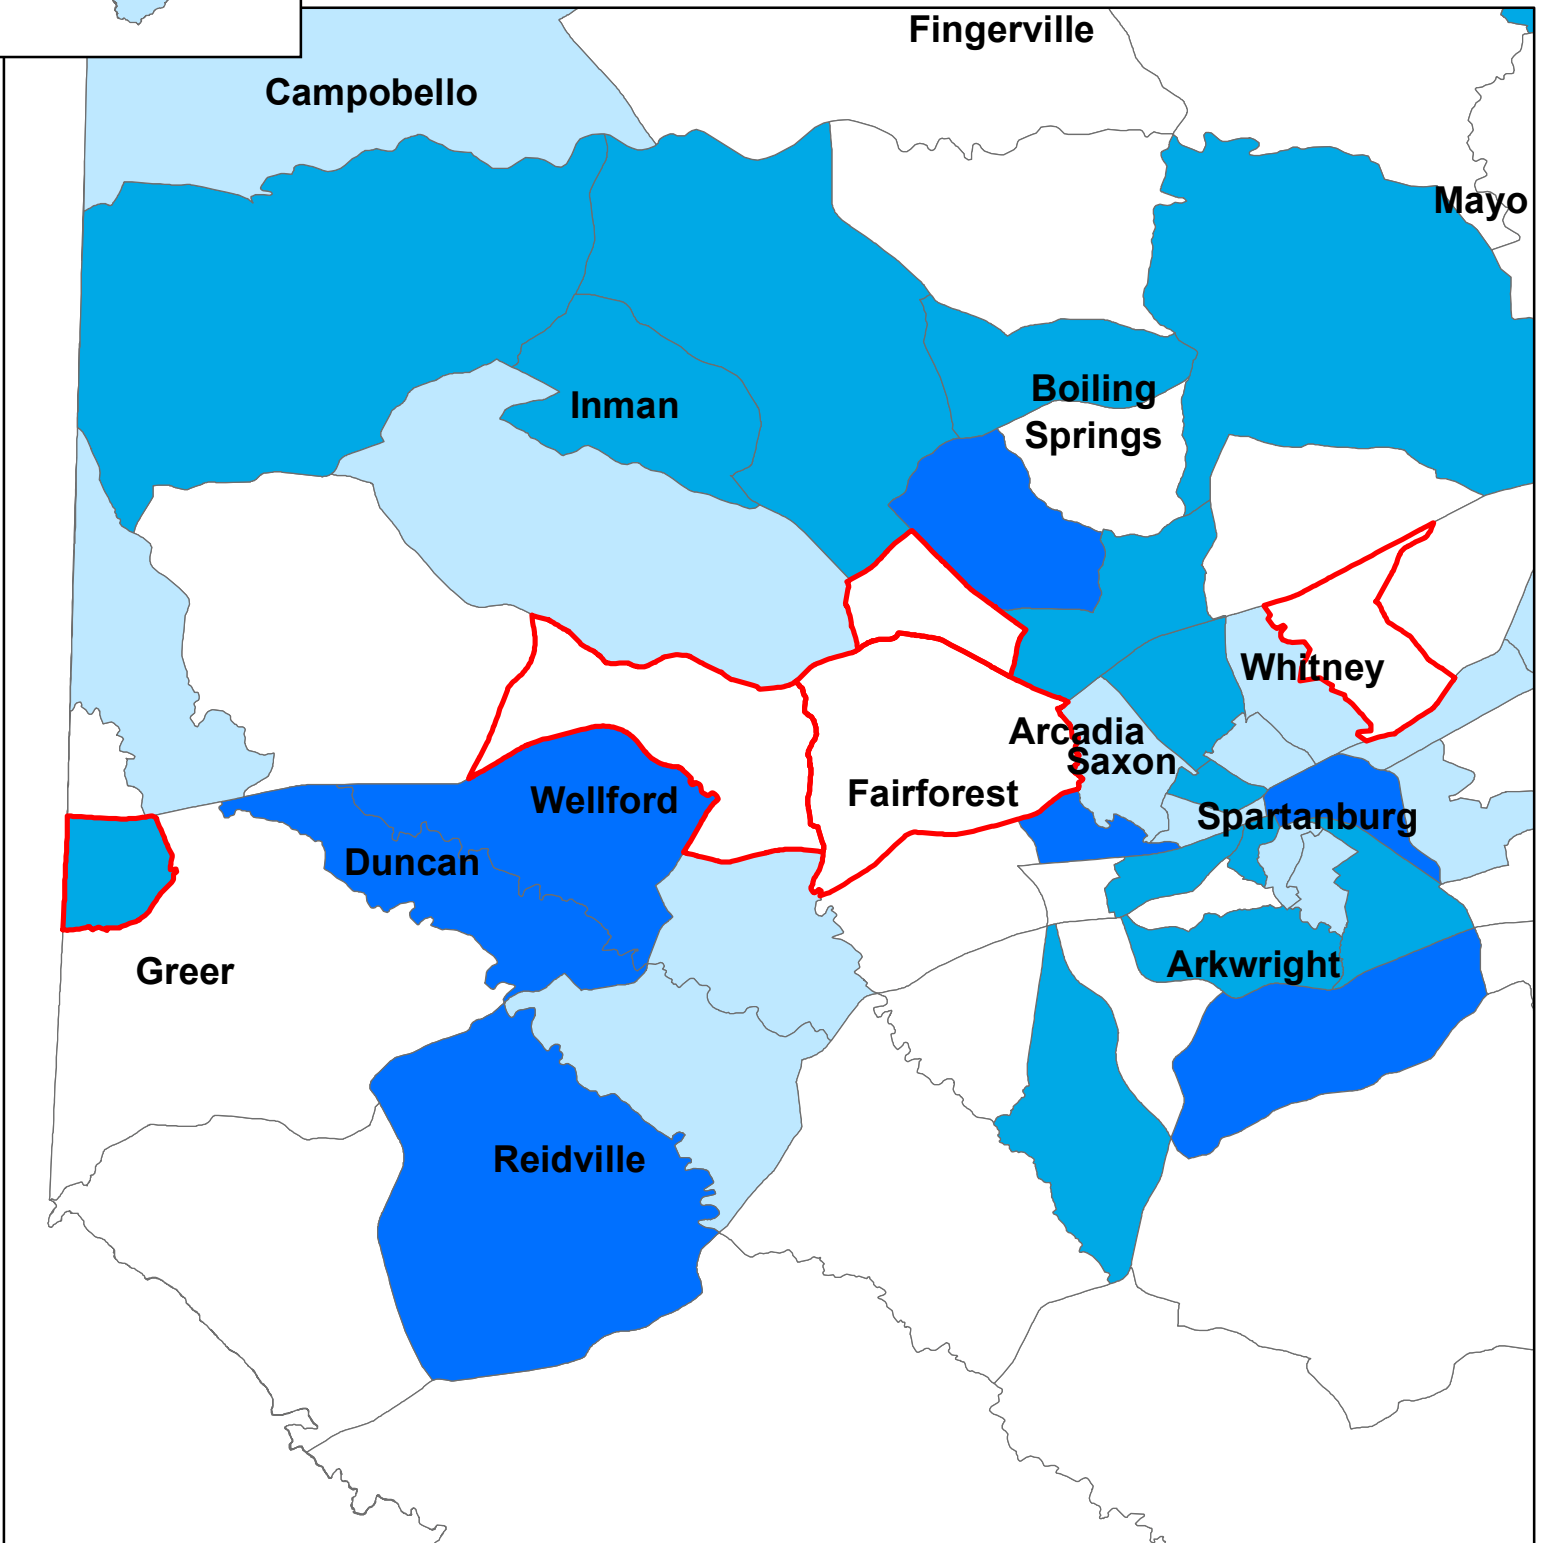

Amenity Quality Per Census Tract In Spartanburg County, South Carolina

Legend

 > 20% Non-English Speaking

Average Presence Quality

-  No Parks
-  Low Quality
-  Medium Quality
-  High Quality