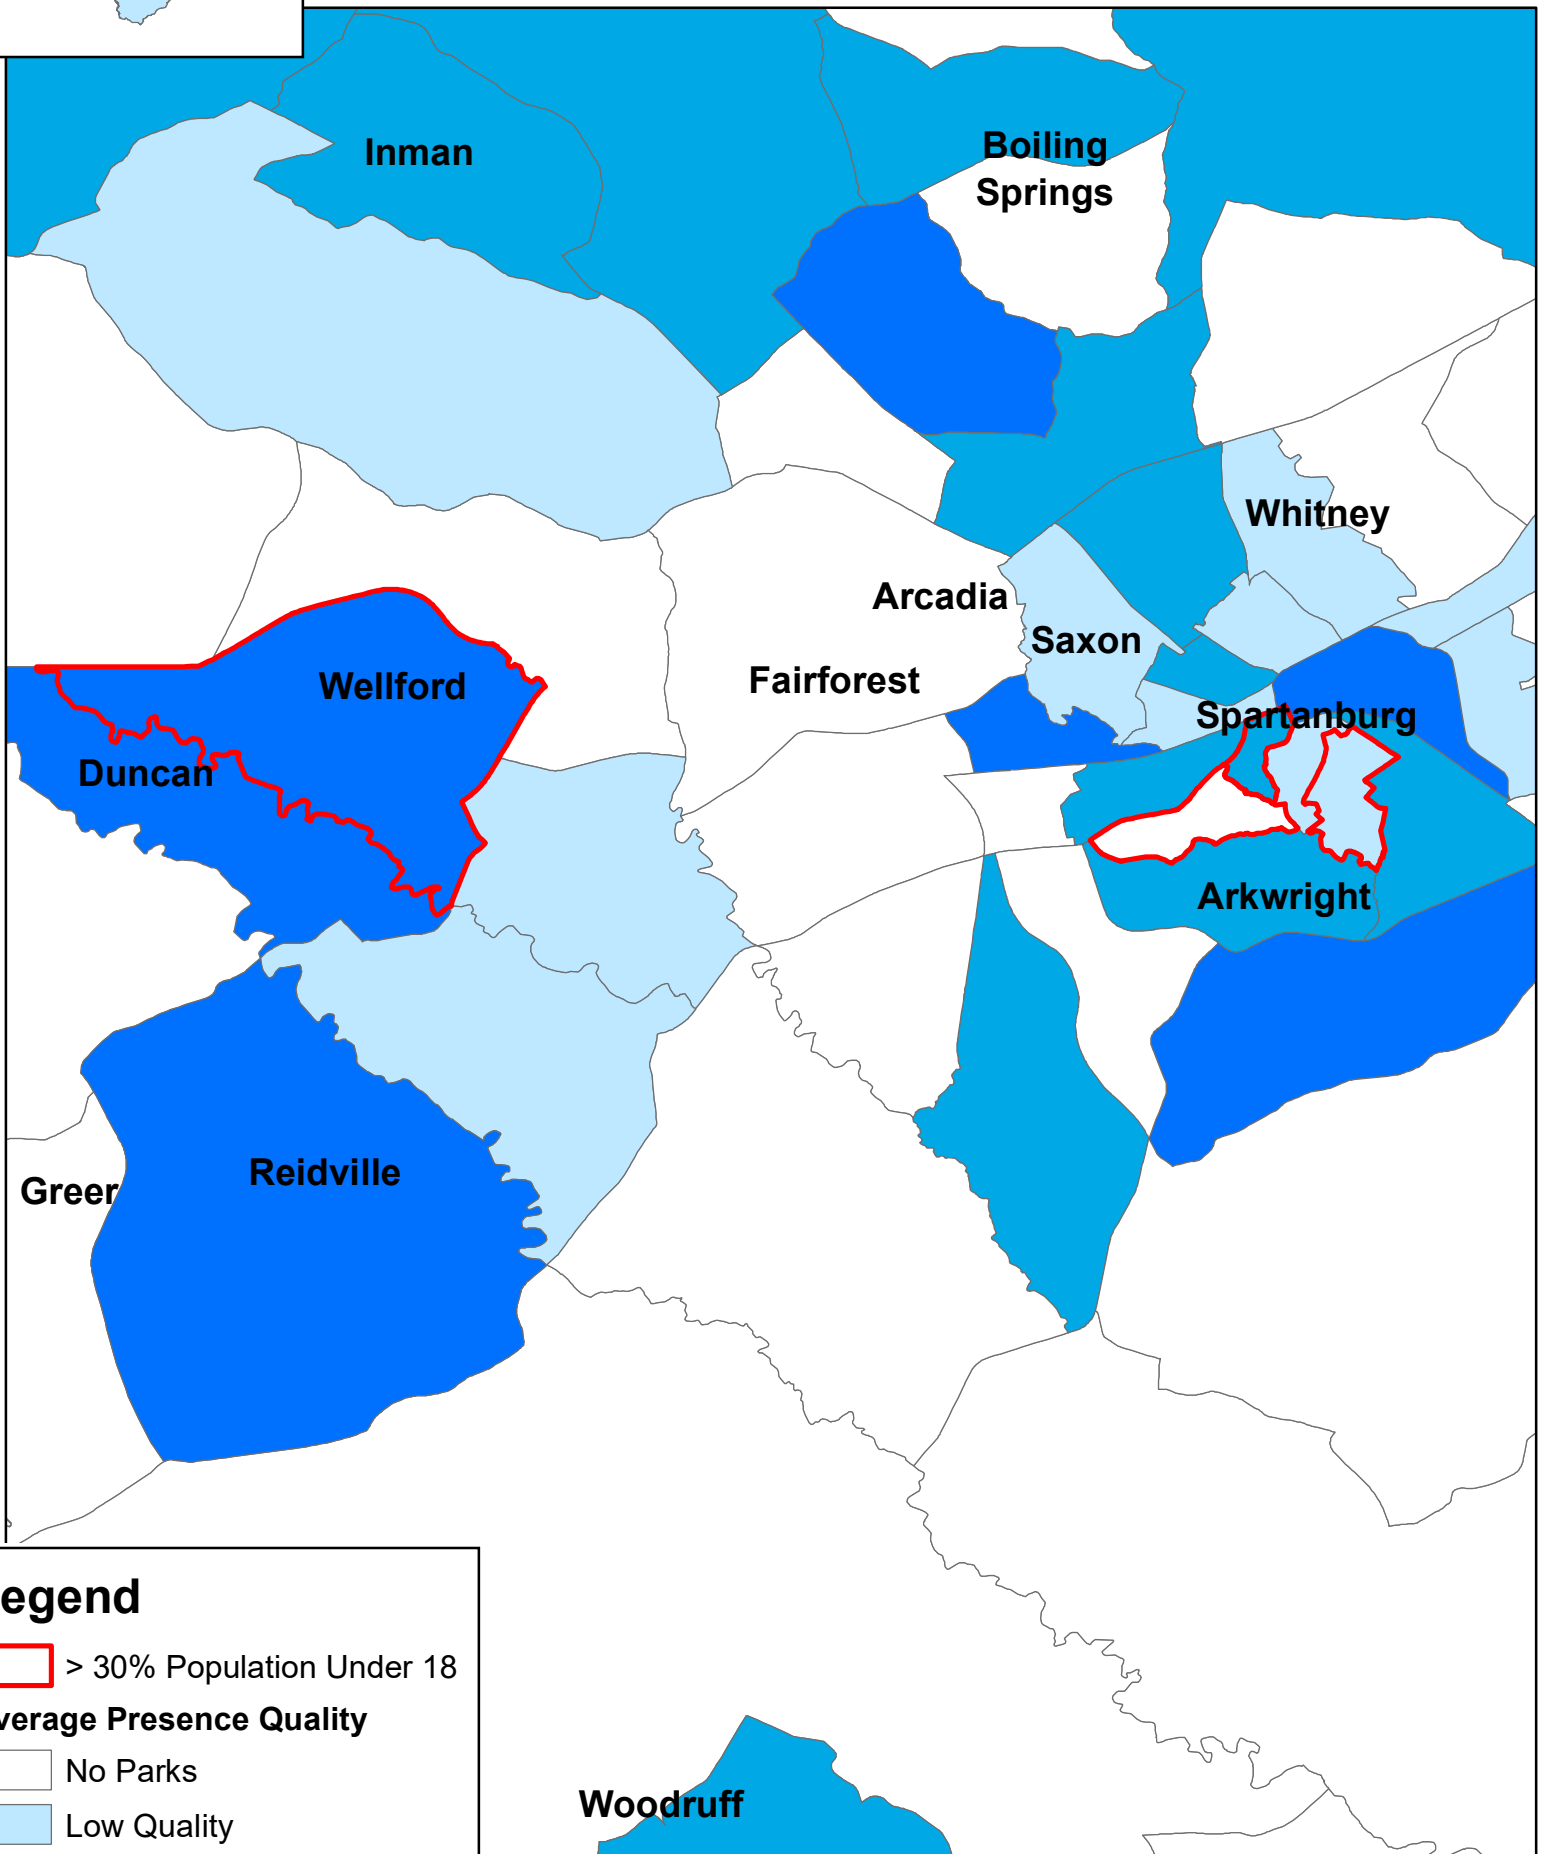

Amenity Quality Per Census Tract In Spartanburg County, South Carolina

Legend

> 30% Population Under 18

Average Presence Quality

- No Parks
- Low Quality
- Medium Quality
- High Quality

0 1.5 3 6 Miles