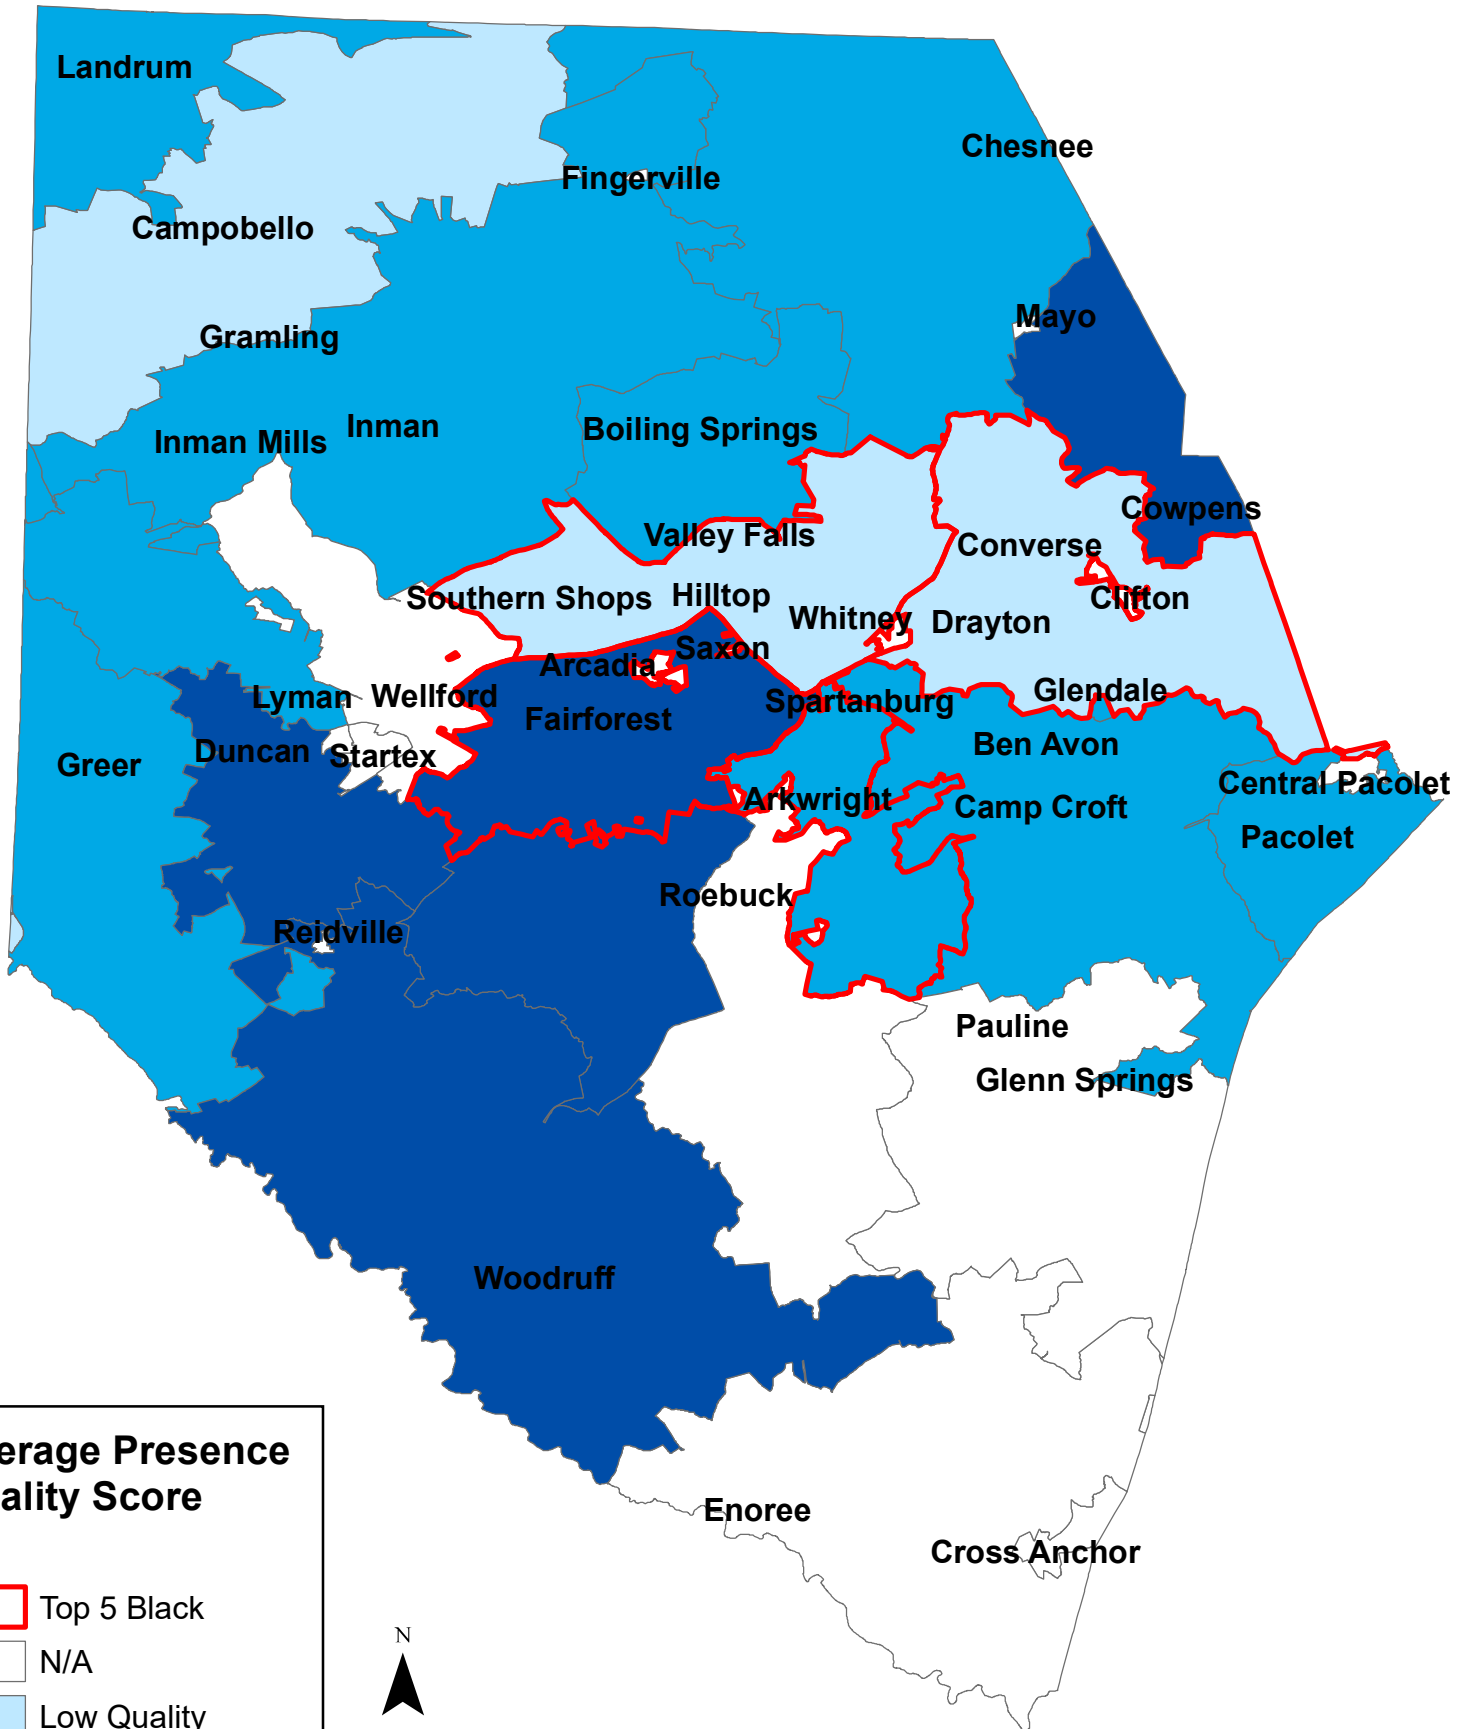

# Amenity Quality Per Zip Code in Spartanburg County, South Carolina

## Average Presence Quality Score

- Top 5 Black
- N/A
- Low Quality
- Medium Quality
- High Quality

0 2.5 5 10 Miles