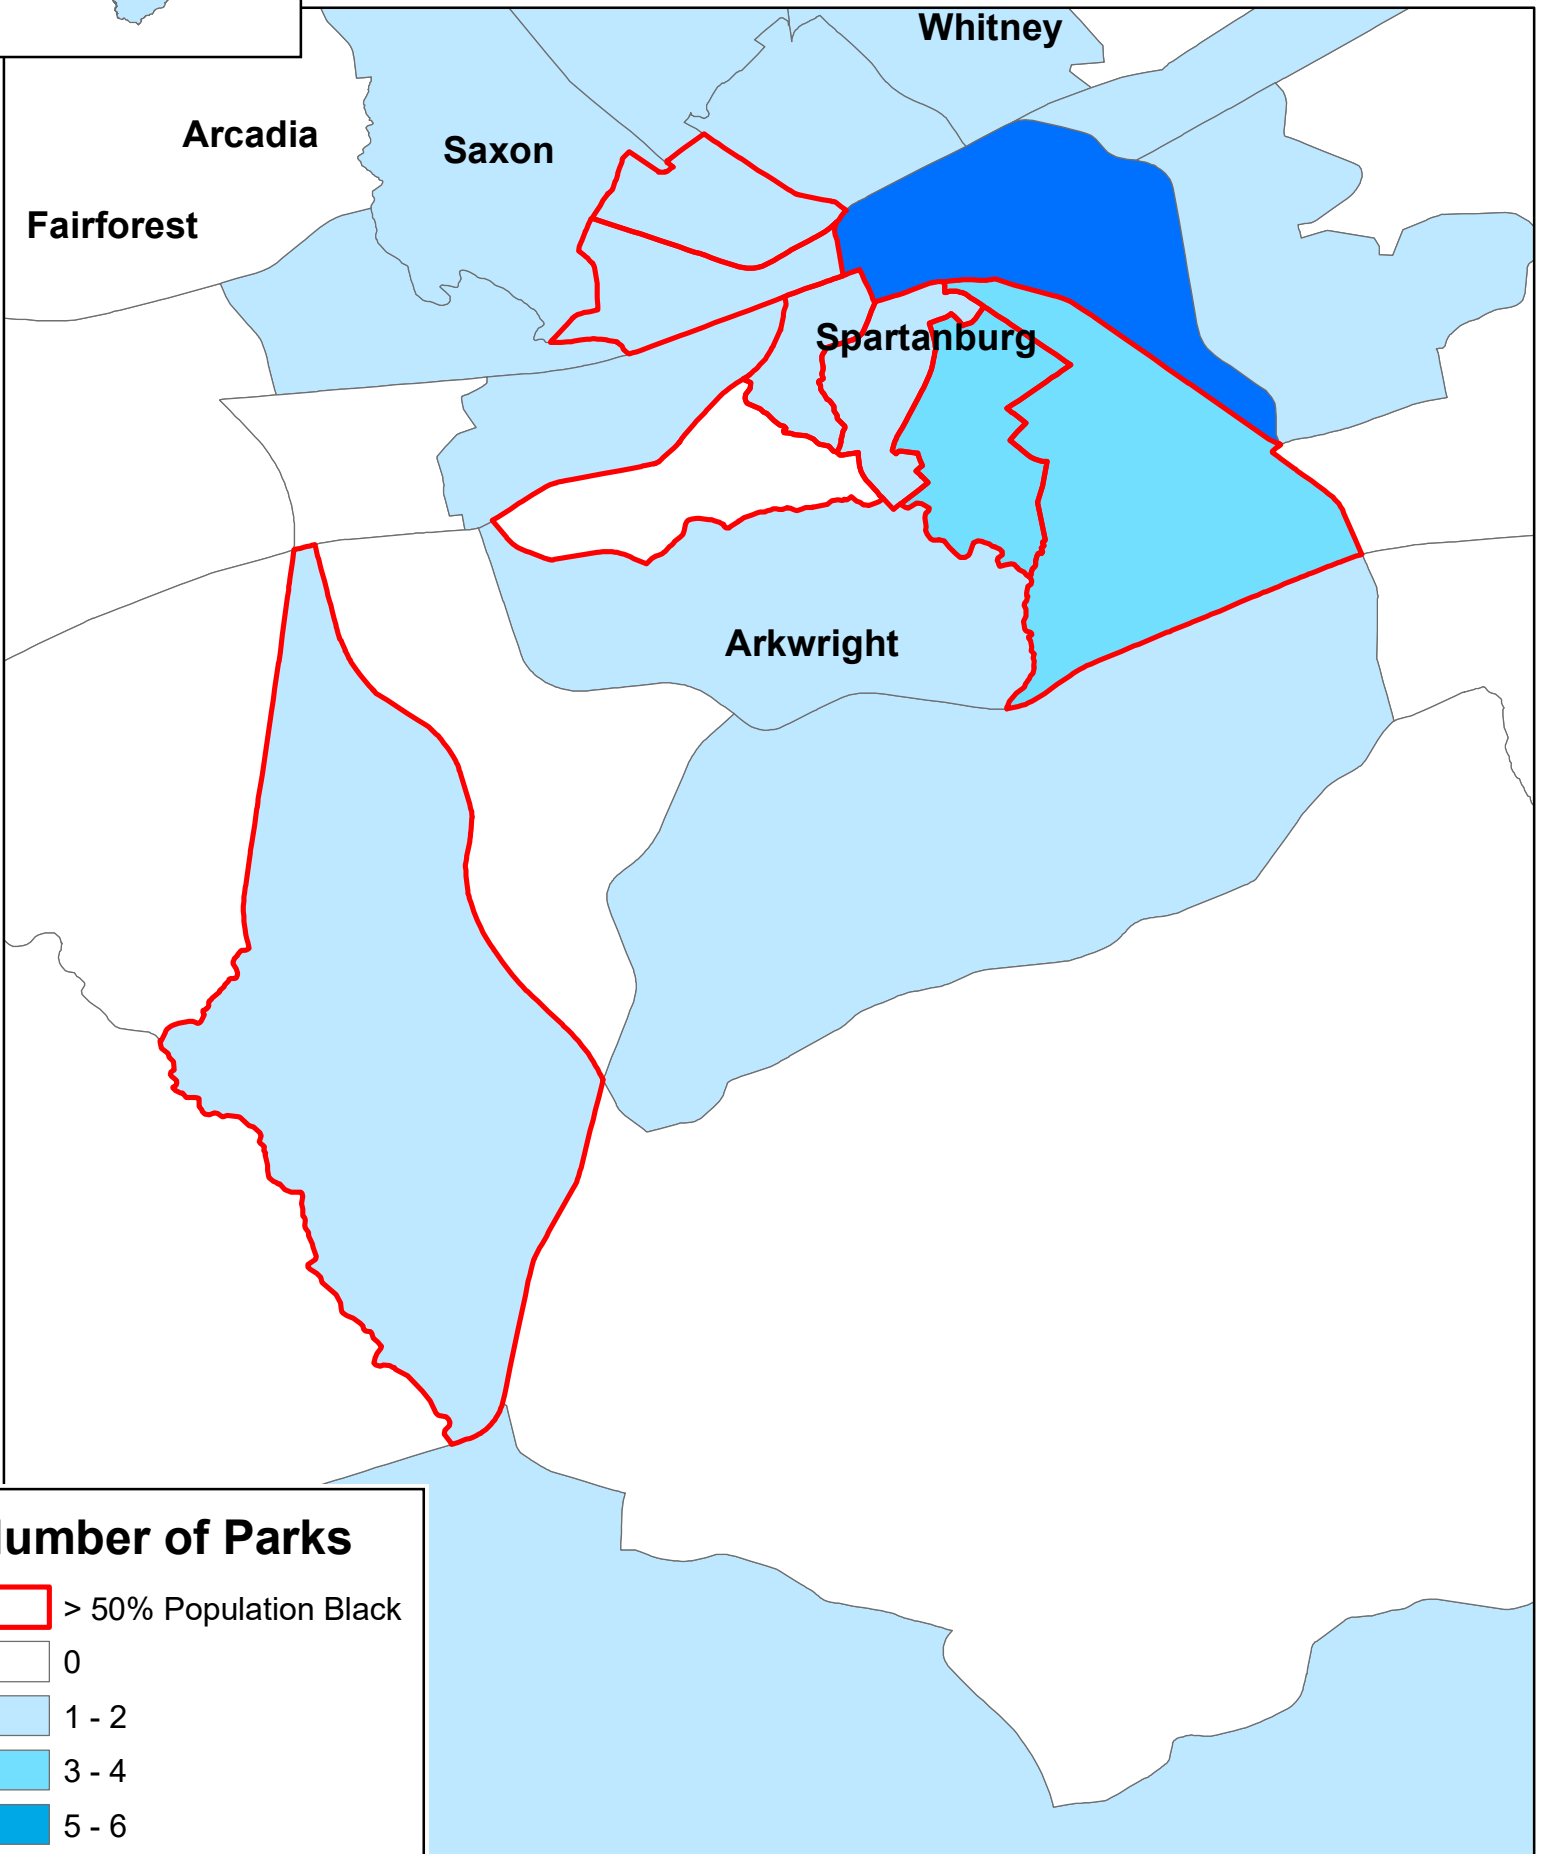

Number of Parks Per Census Tract In Spartanburg County, South Carolina

Number of Parks

- > 50% Population Black
- 0
- 1 - 2
- 3 - 4
- 5 - 6
- 7 - 8
- 9 +