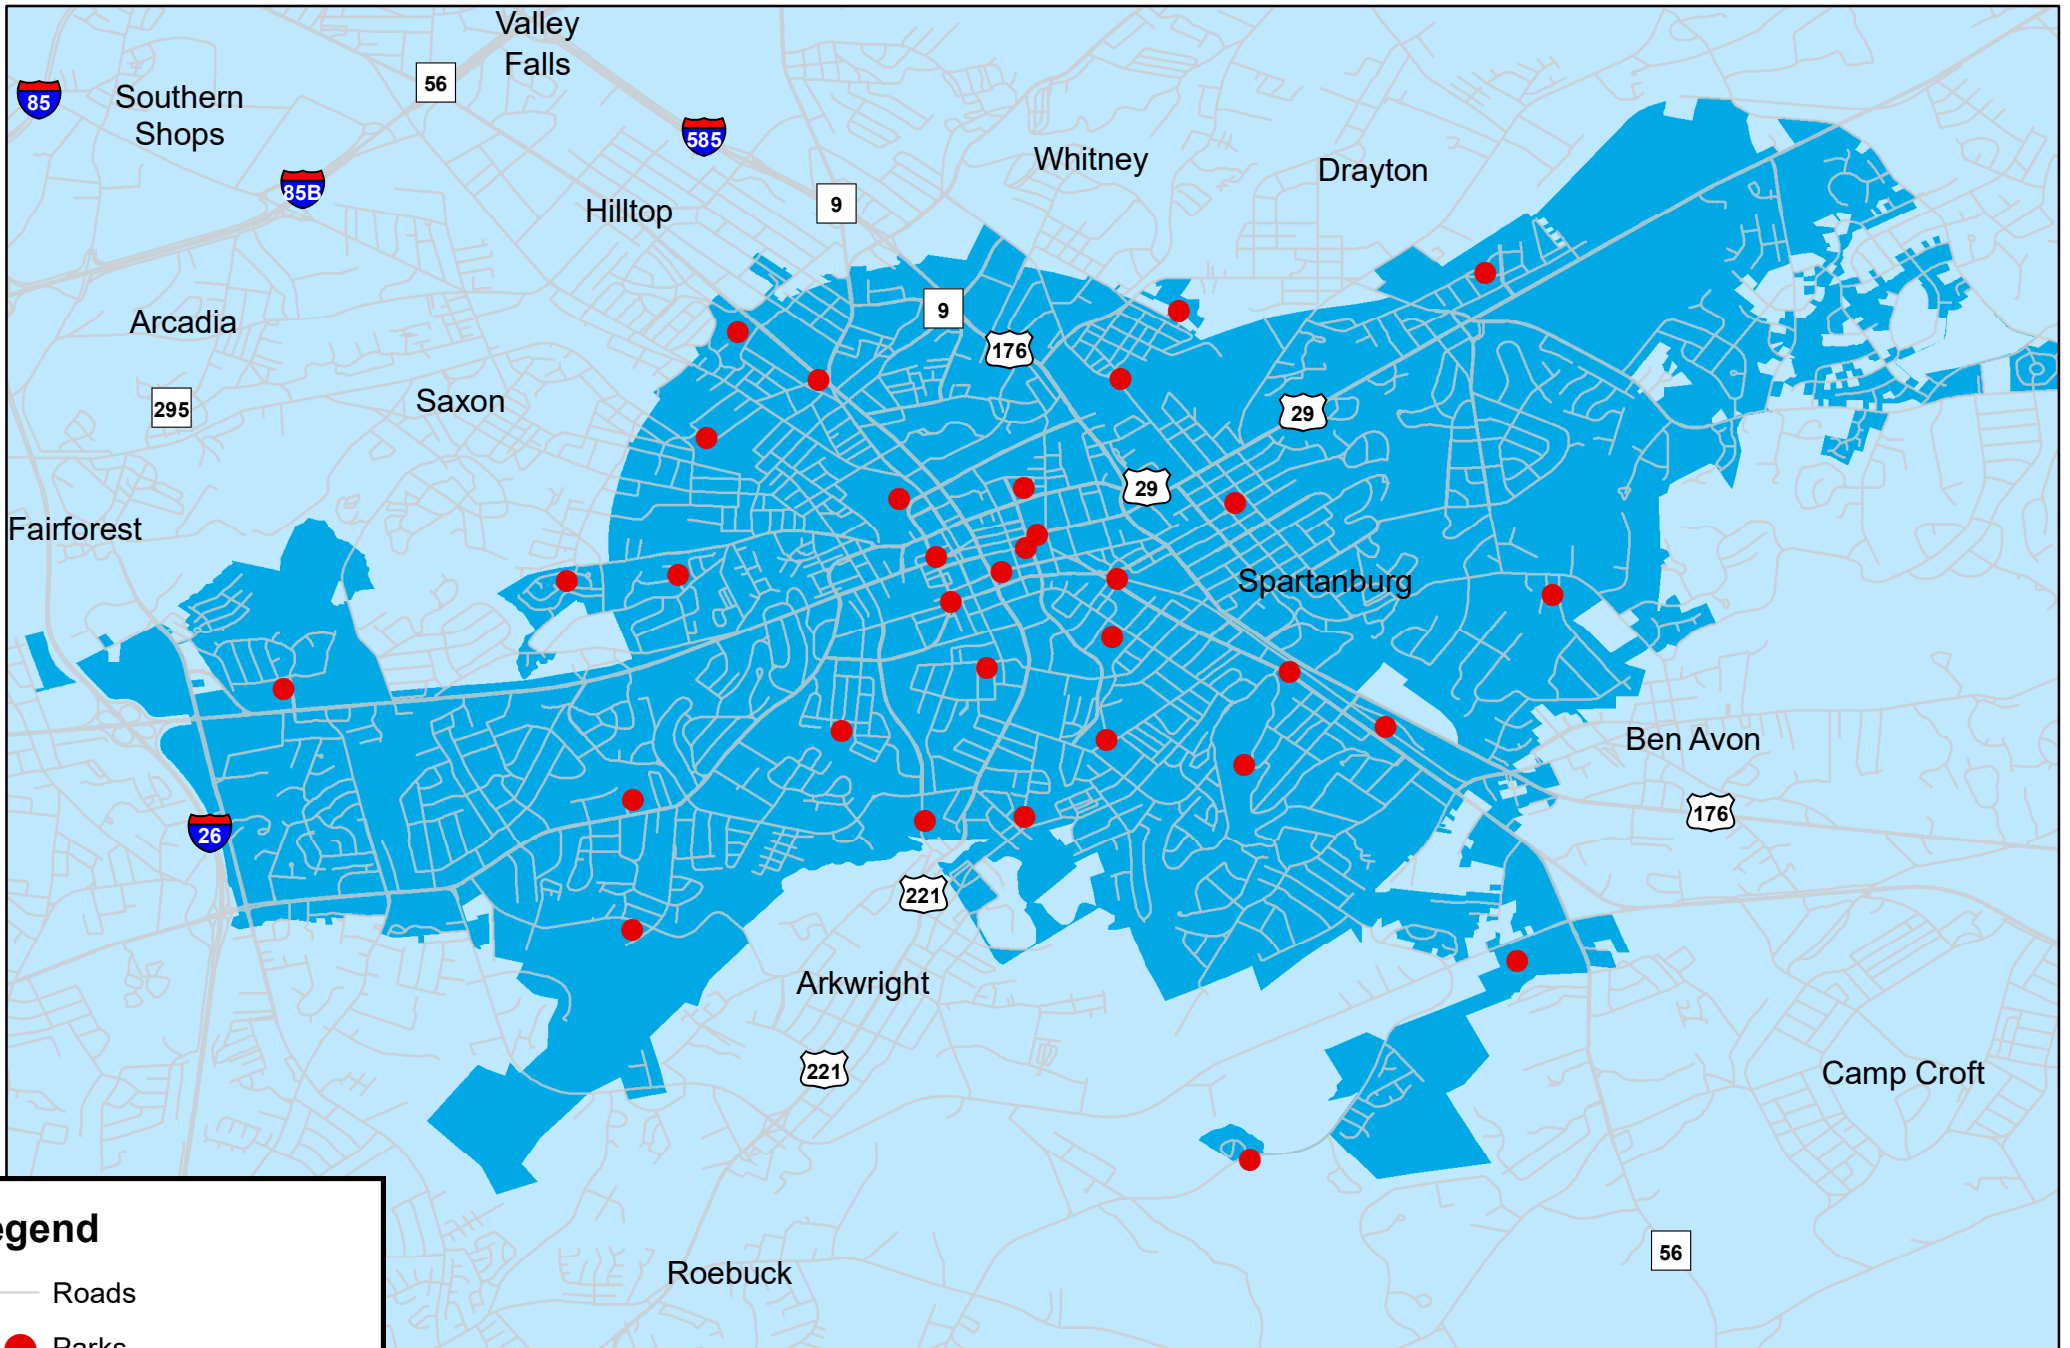

Parks Within Spartanburg, South Carolina City Limits

Legend

- Roads
- Parks
- Spartanburg City Limits
- Spartanburg County