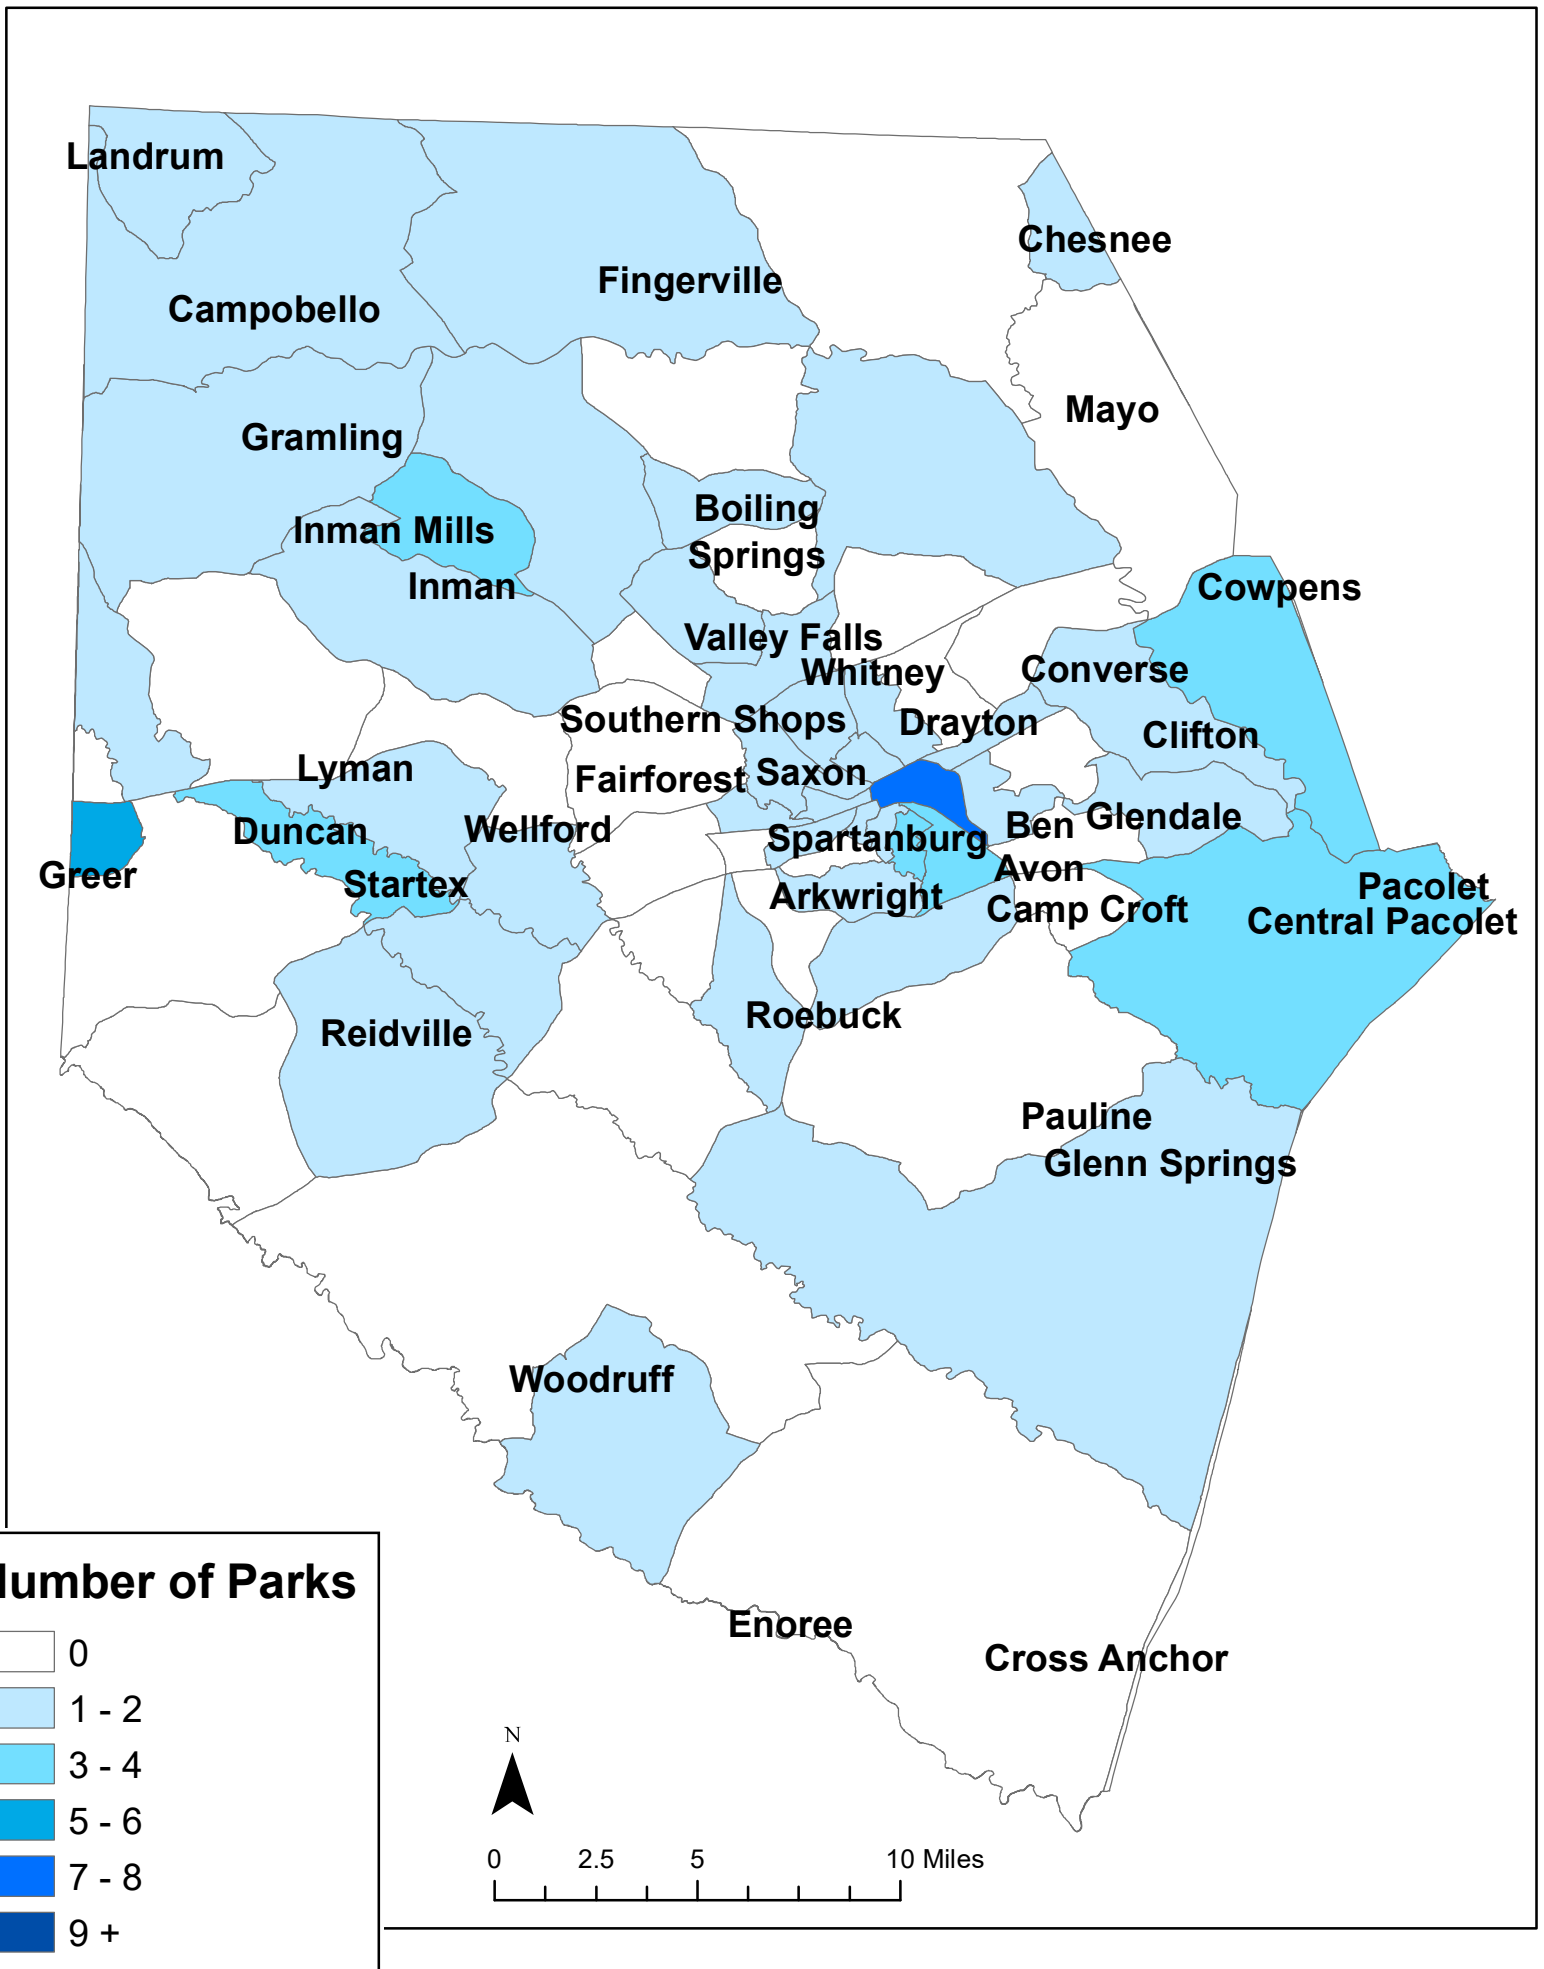

Number of Parks Per Census Tract In Spartanburg County, South Carolina

Landrum

Chesnee

Campobello

Fingerville

Mayo

Gramling

Boiling Springs

Inman Mills
Inman

Cowpens

Valley Falls

Whitney

Converse

Southern Shops

Drayton

Clifton

Lyman

Fairforest Saxon

Ben Glendale

Greer

Duncan

Wellford

Spartanburg

Avon

Startex

Arkwright

Camp Croft

Pacolet
Central Pacolet

Reidville

Roebuck

Pauline
Glenn Springs

Woodruff