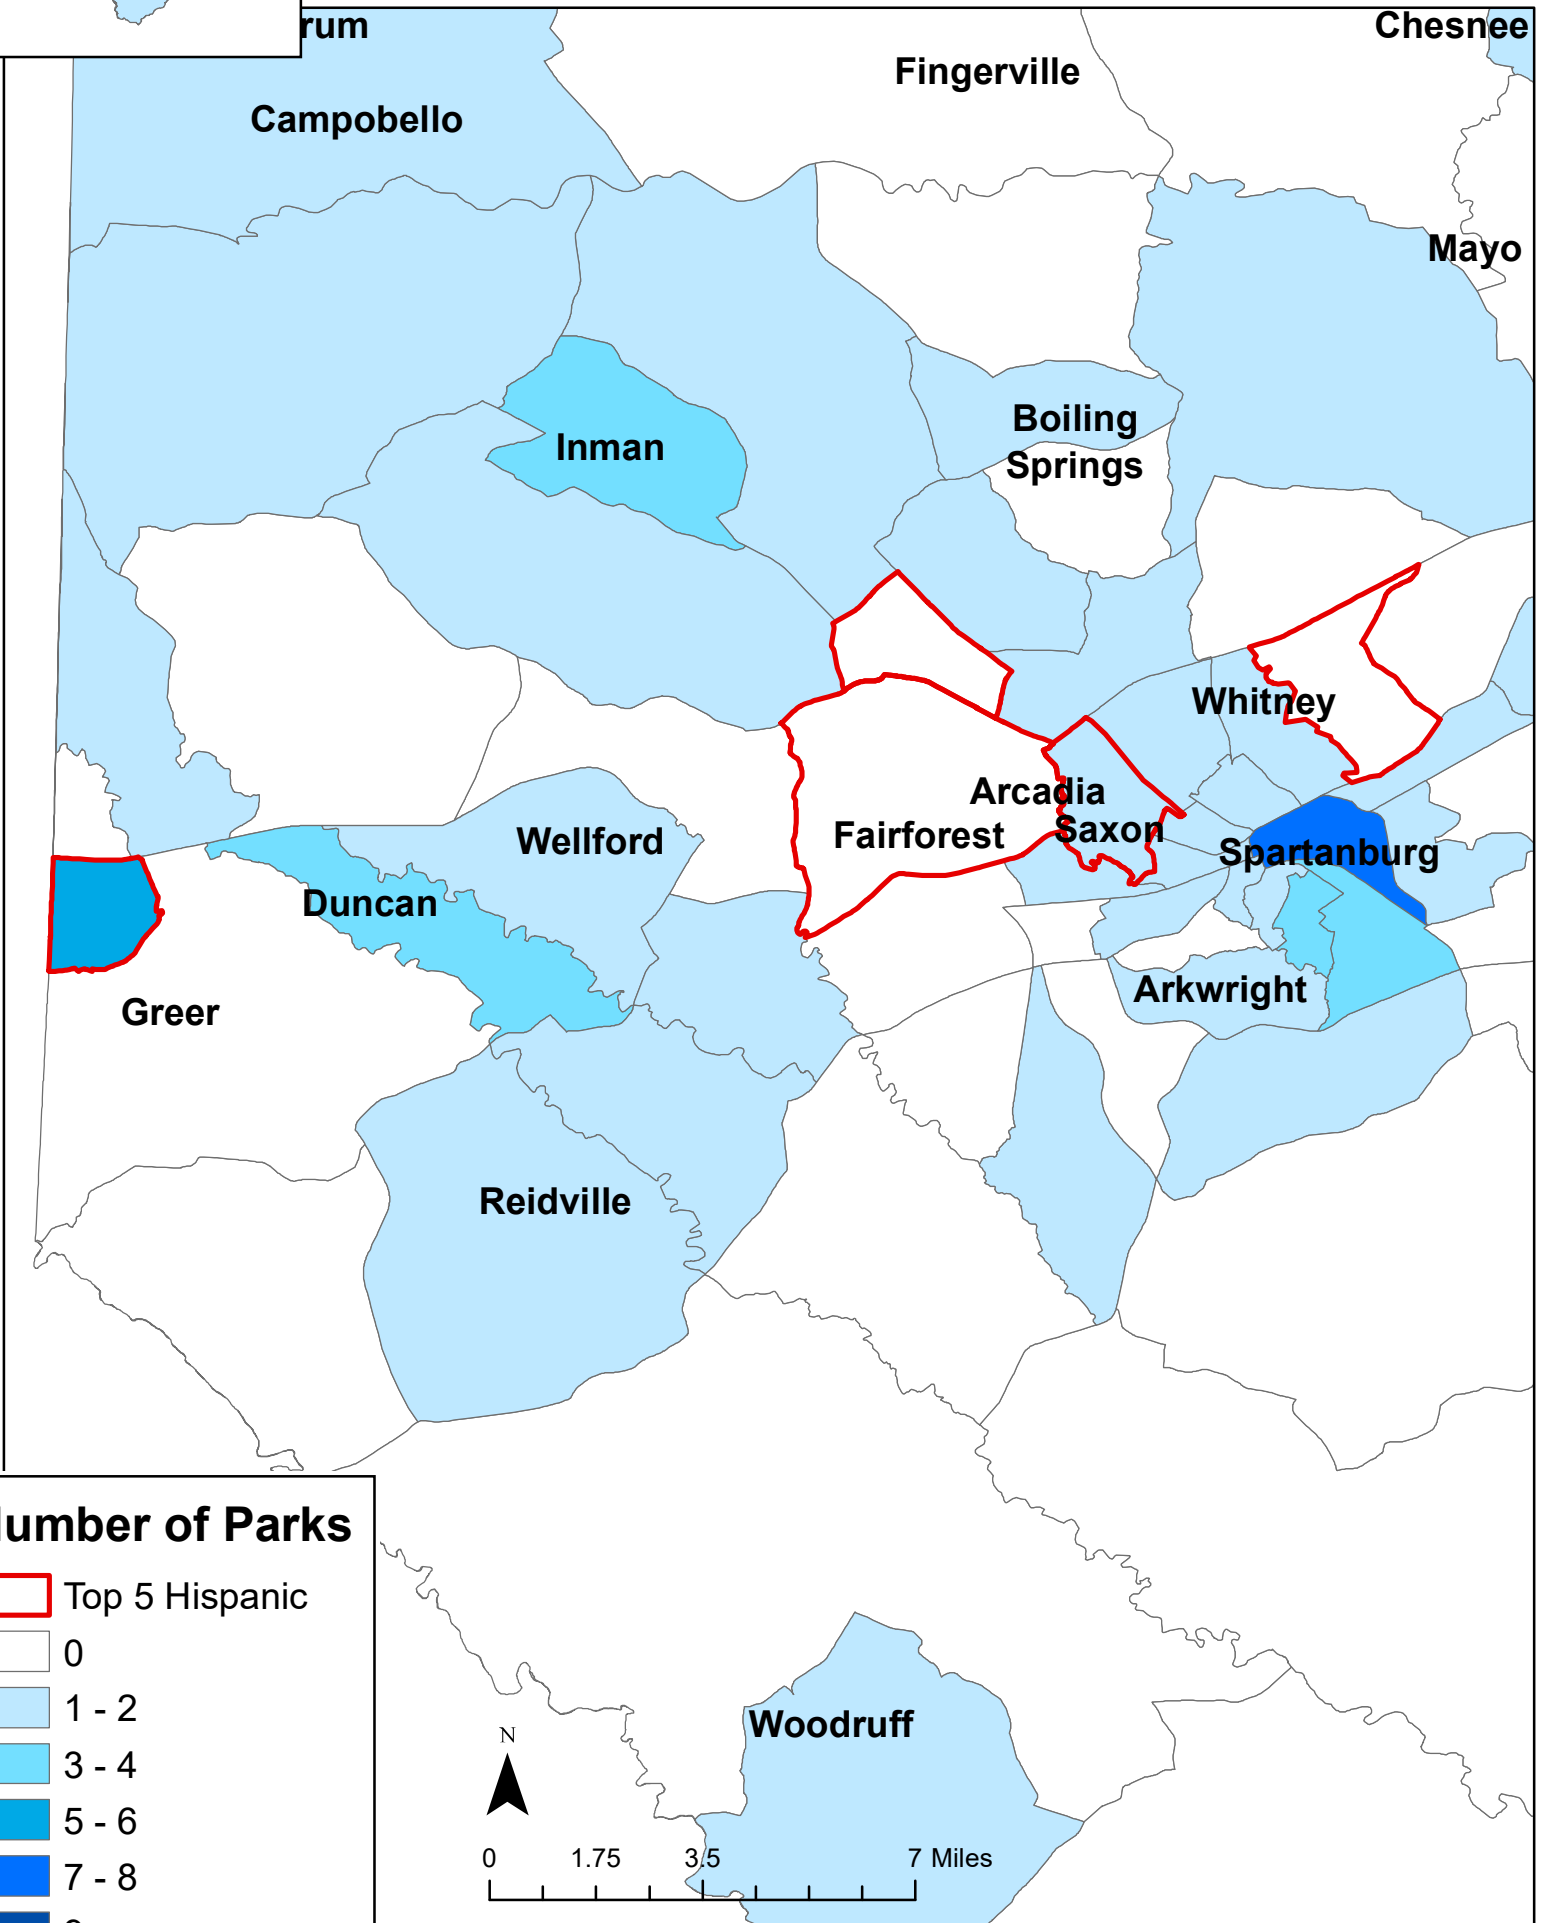

# Number of Parks Per Census Tract in Spartanburg County, South Carolina

## Number of Parks

0 1.75 3.5 7 Miles