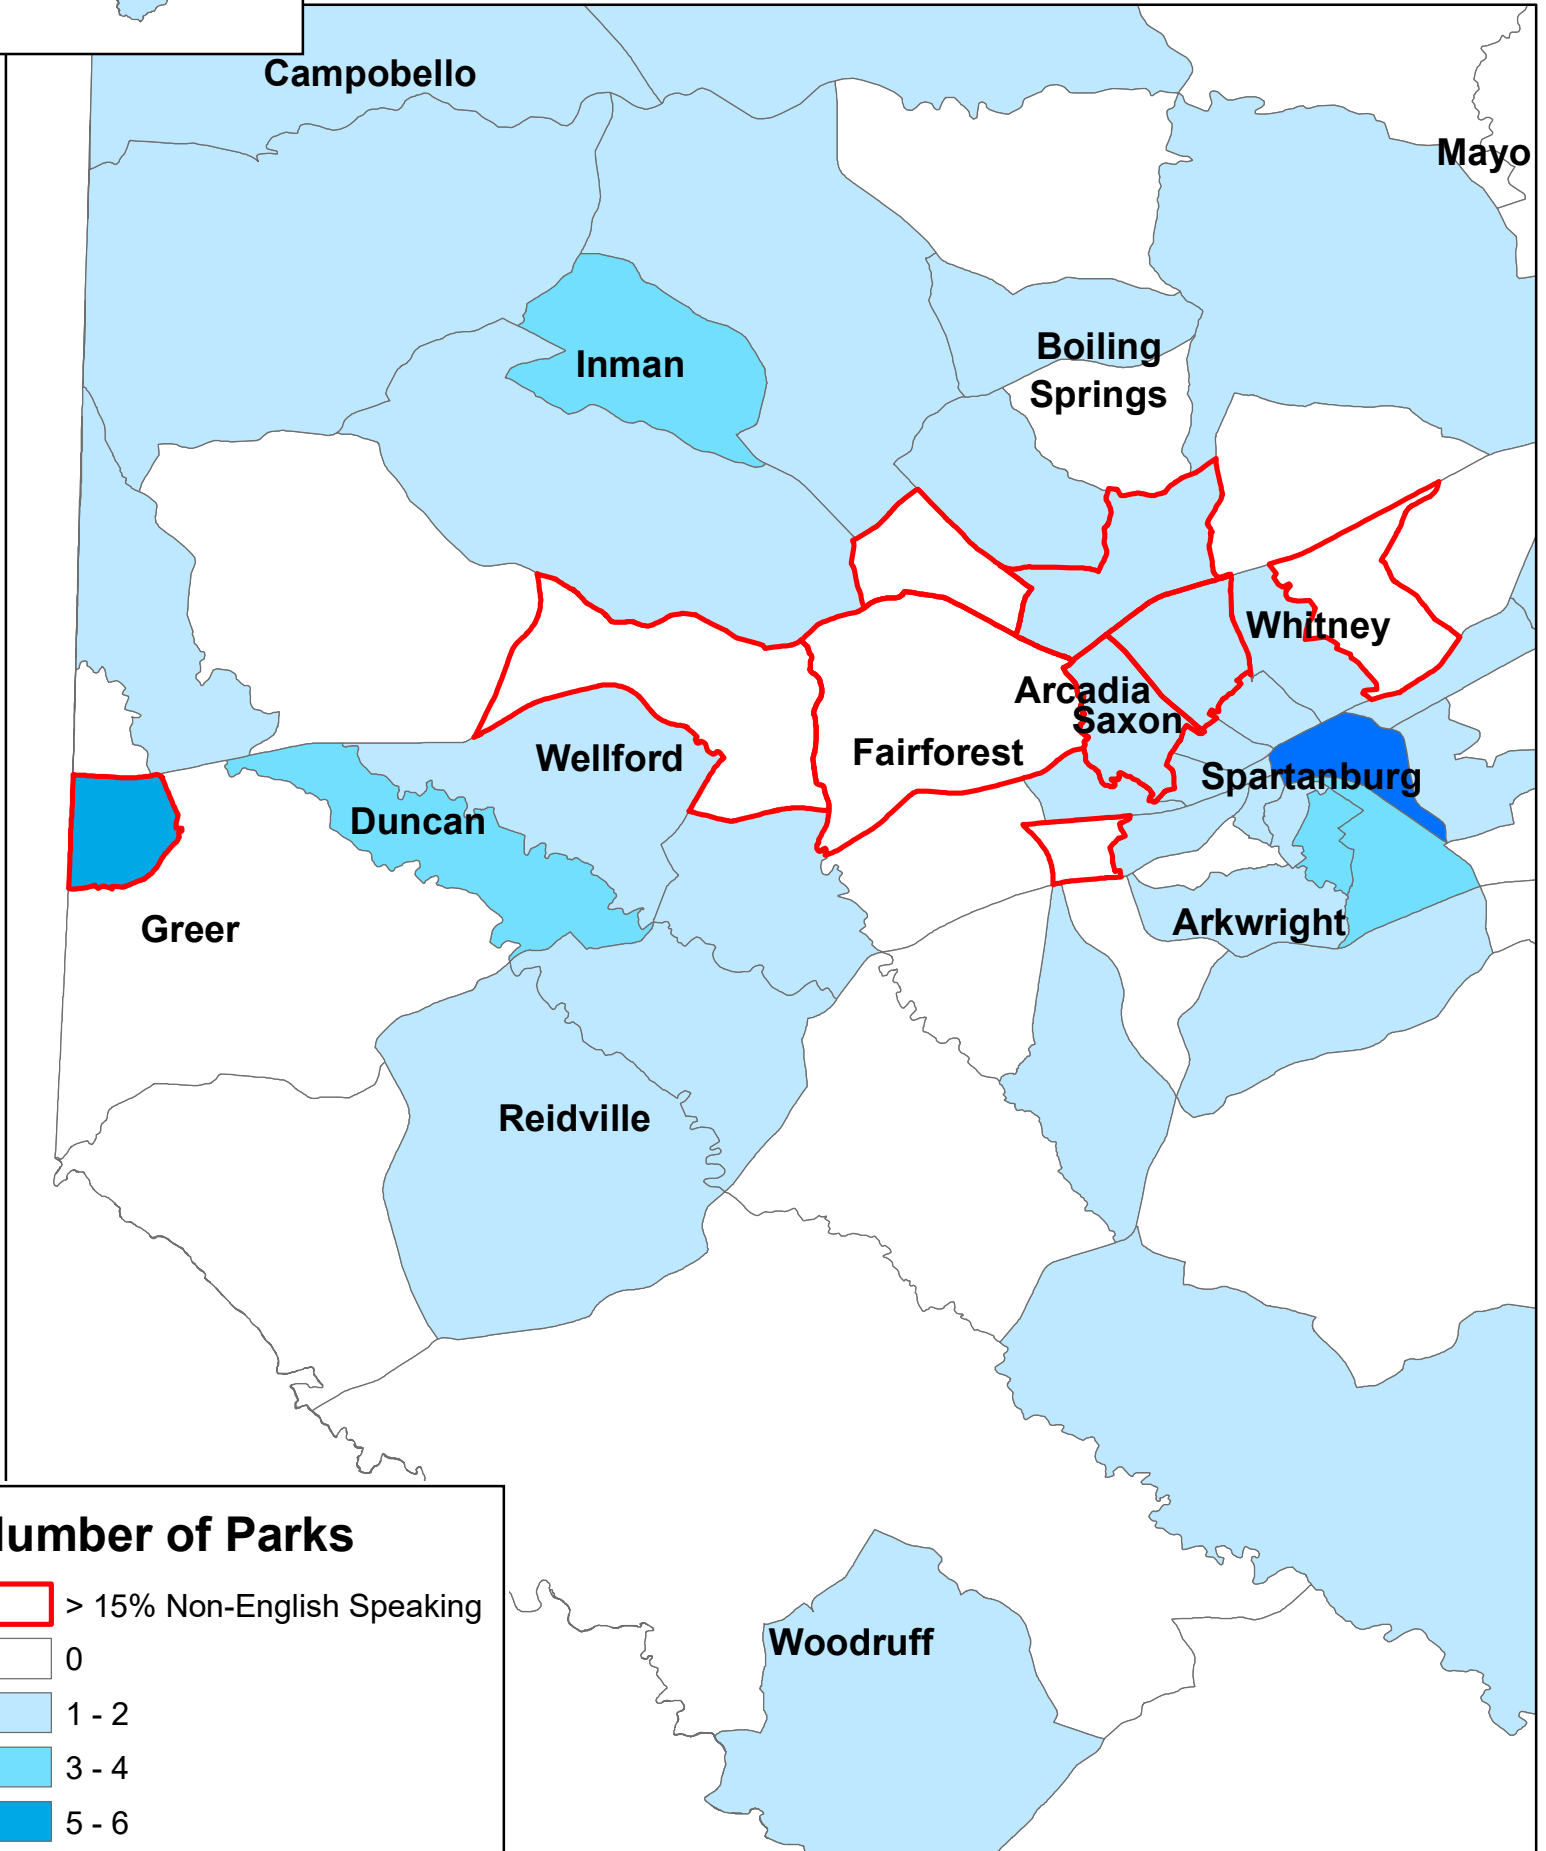

Number of Parks Per Census Tract In Spartanburg County, South Carolina

Number of Parks

0 2 4 8 Miles