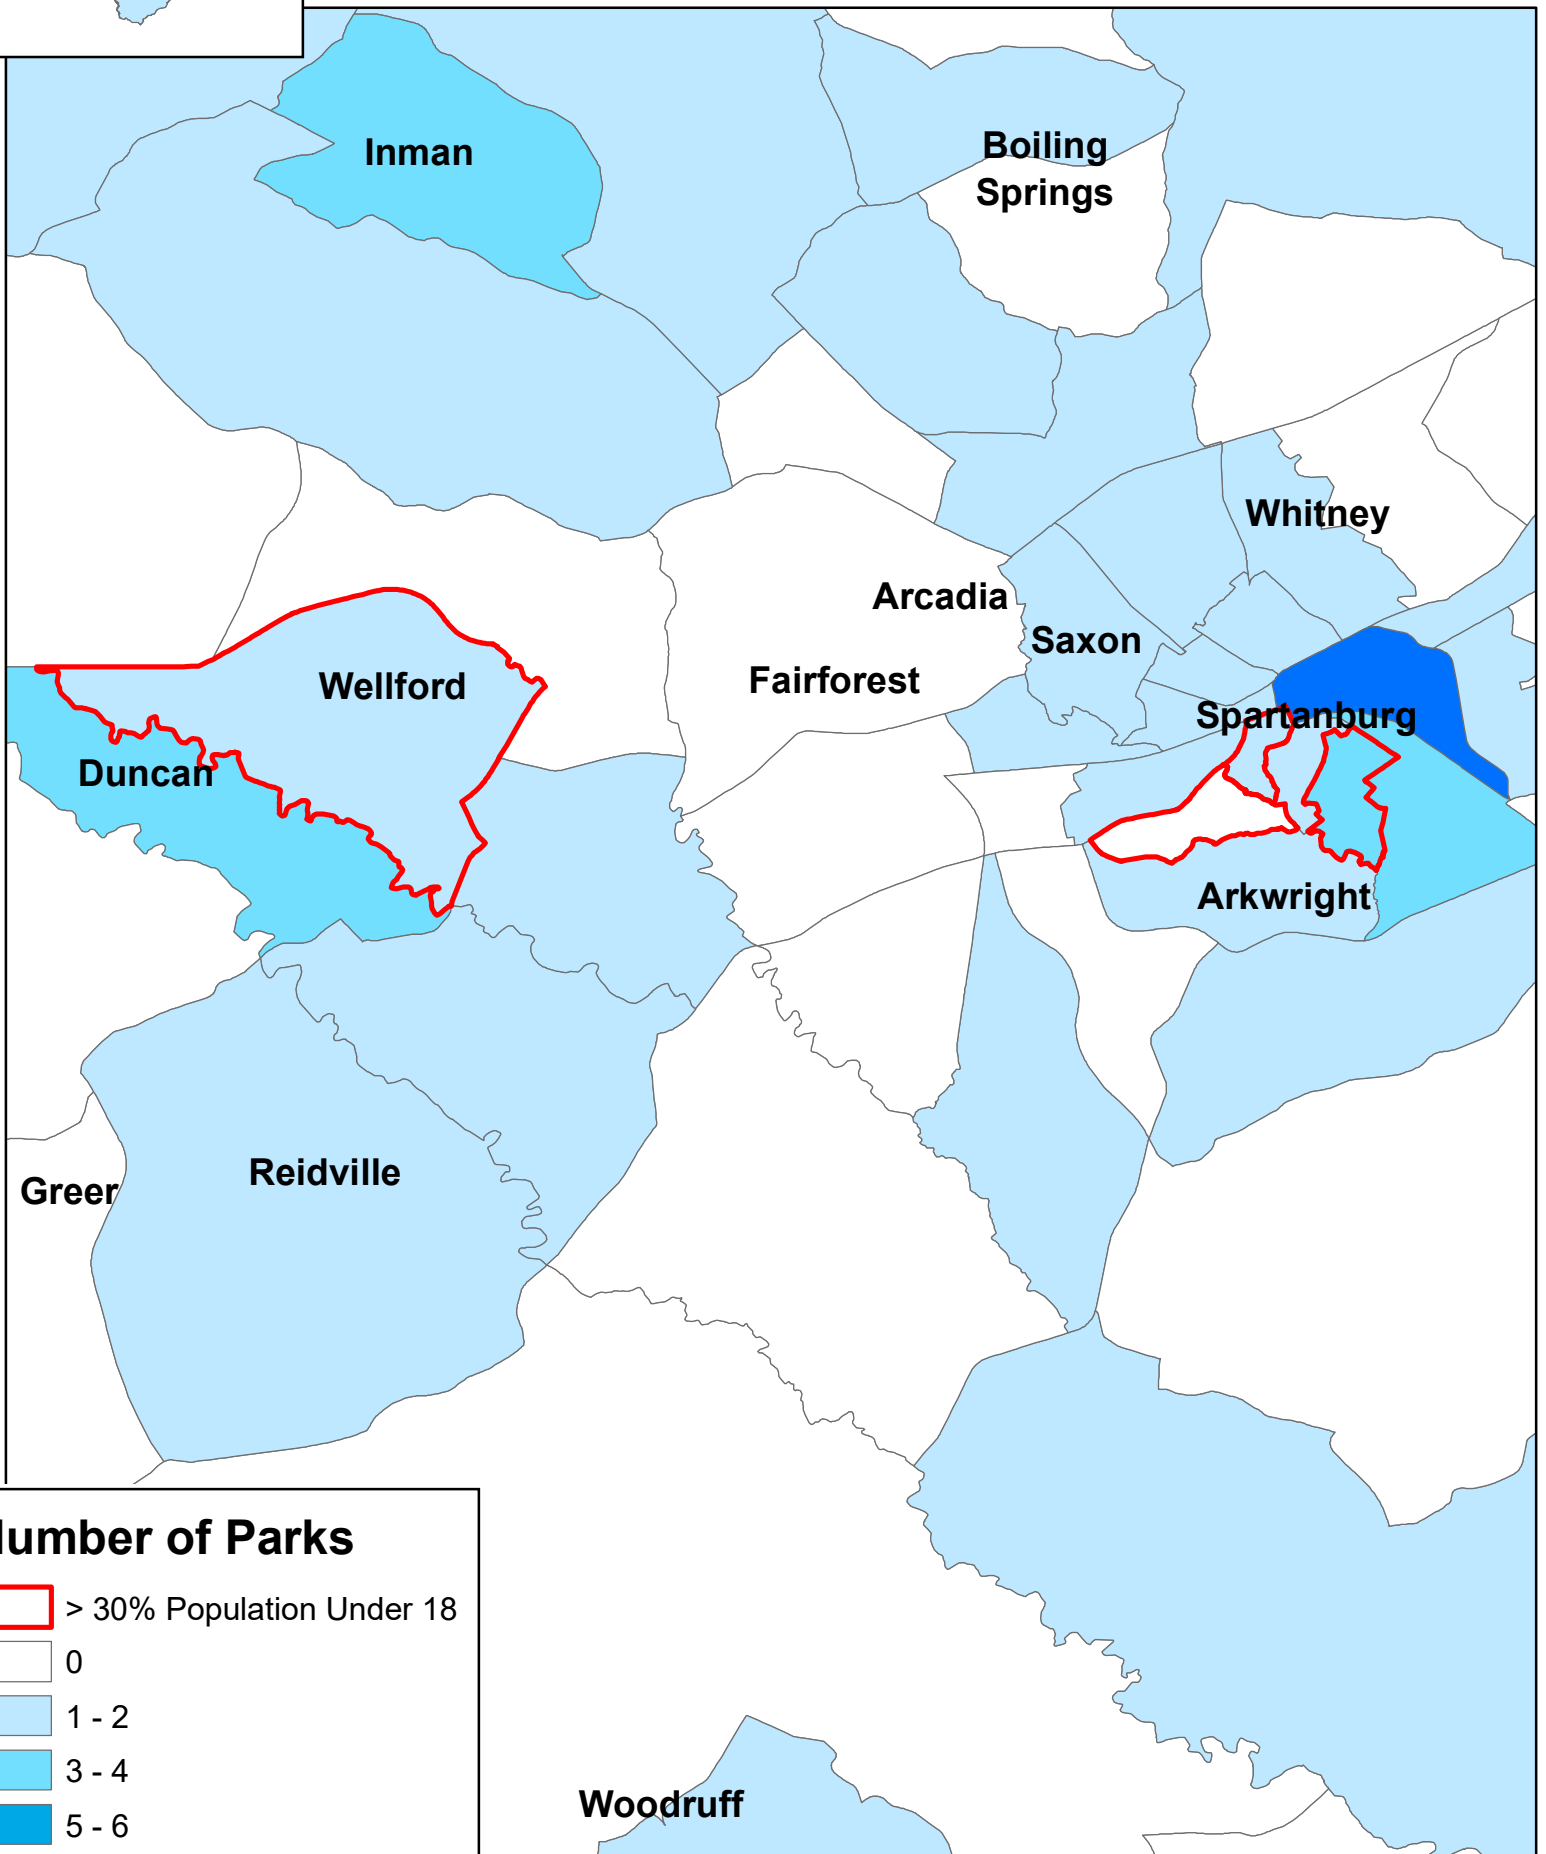

Number of Parks Per Census Tract In Spartanburg County, South Carolina

Number of Parks

0 1.5 3 6 Miles