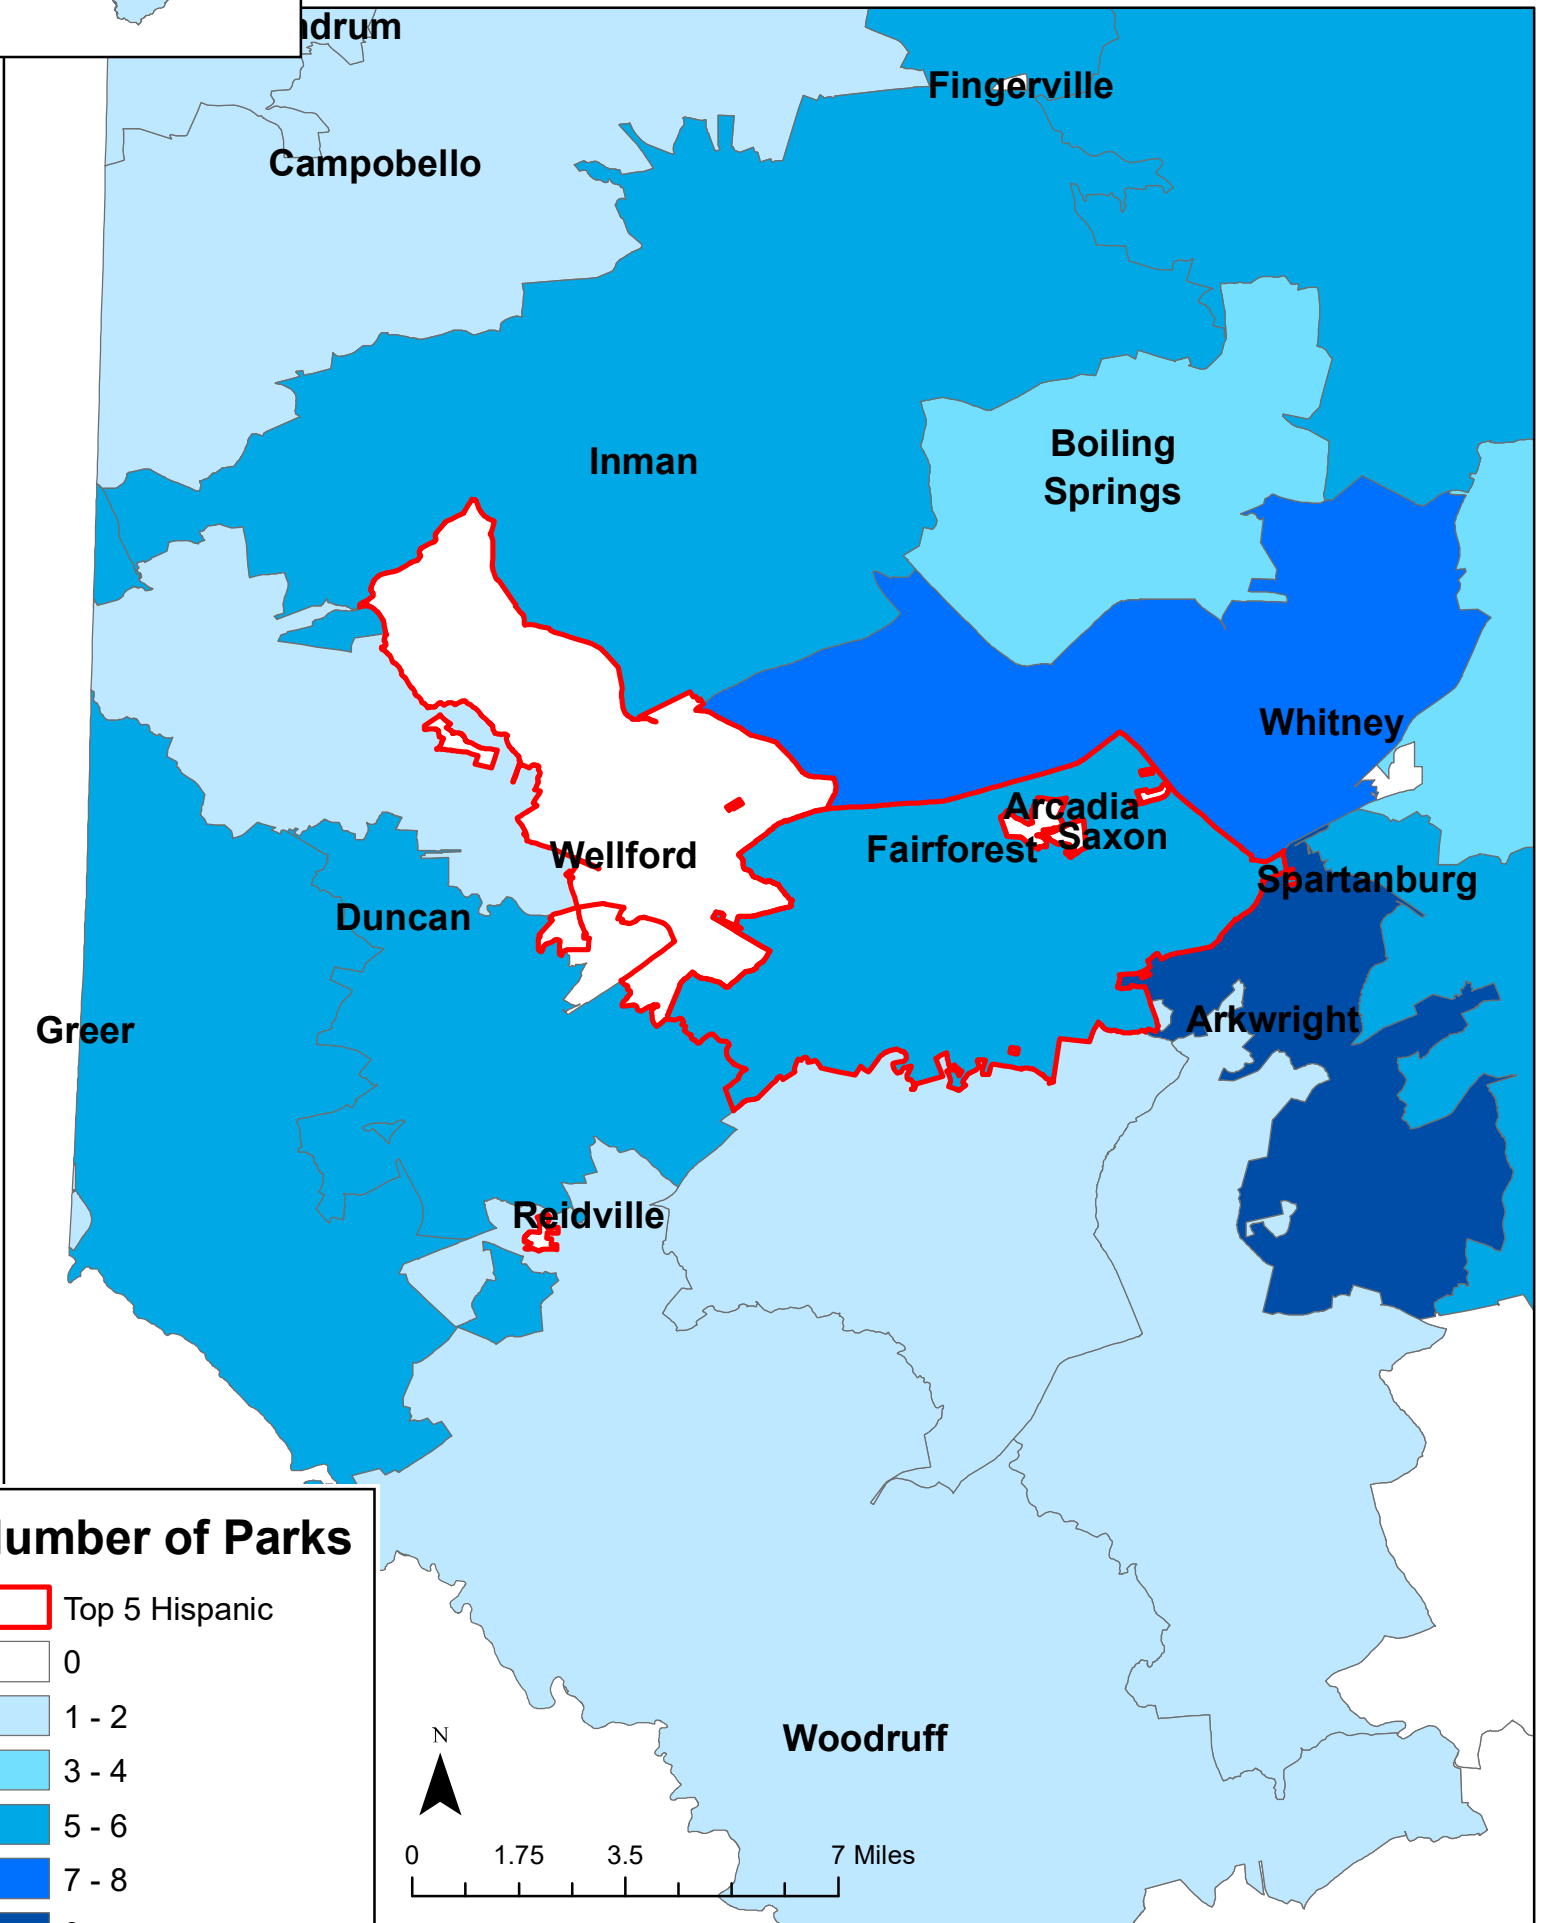

Number of Parks Per Zip Code in Spartanburg County, South Carolina

Number of Parks

- Top 5 Hispanic
- 0
- 1 - 2
- 3 - 4
- 5 - 6
- 7 - 8
- 9 +