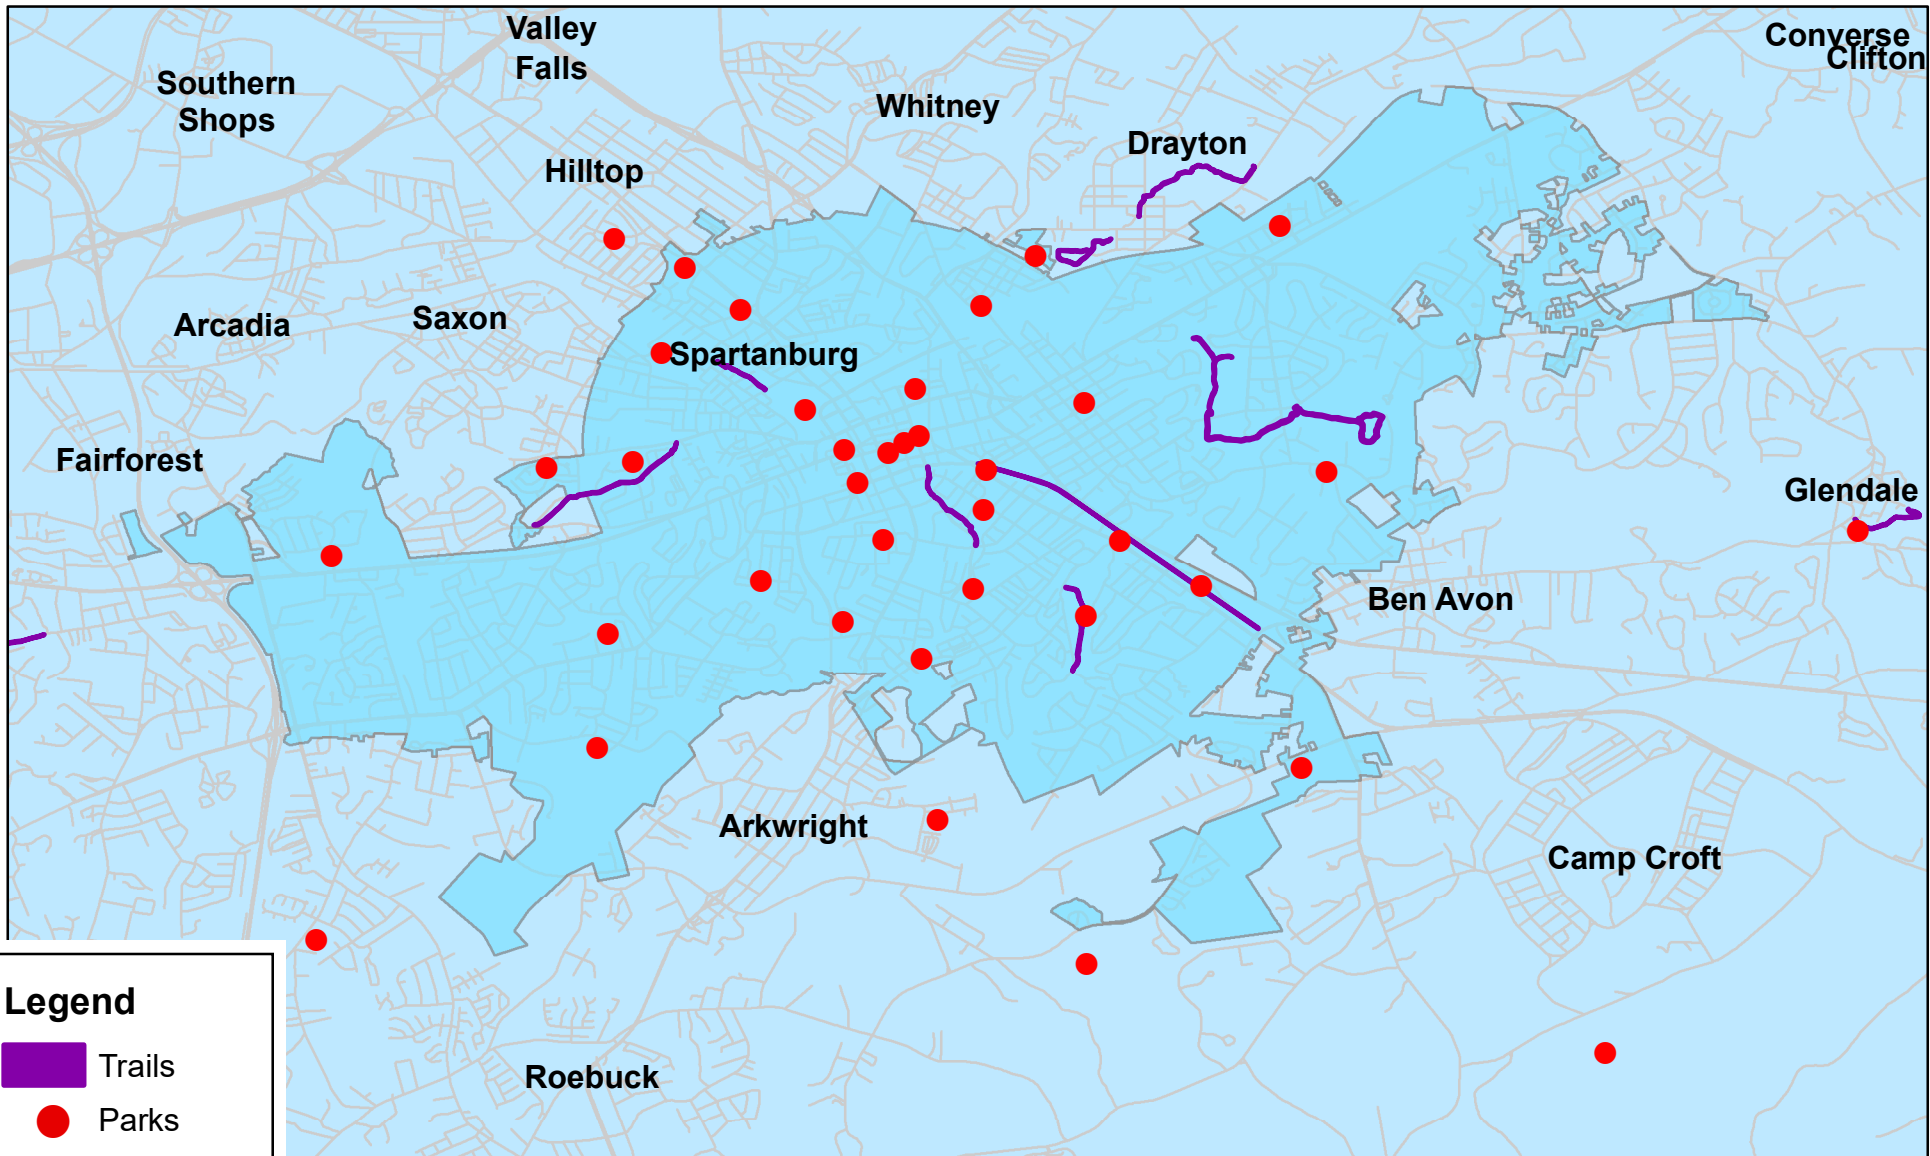

Outdoor Recreation Facilities in Spartanburg, South Carolina

Legend

-  Trails
-  Parks
-  Roads
-  City Limits

0 1.25 2.5 5 Miles