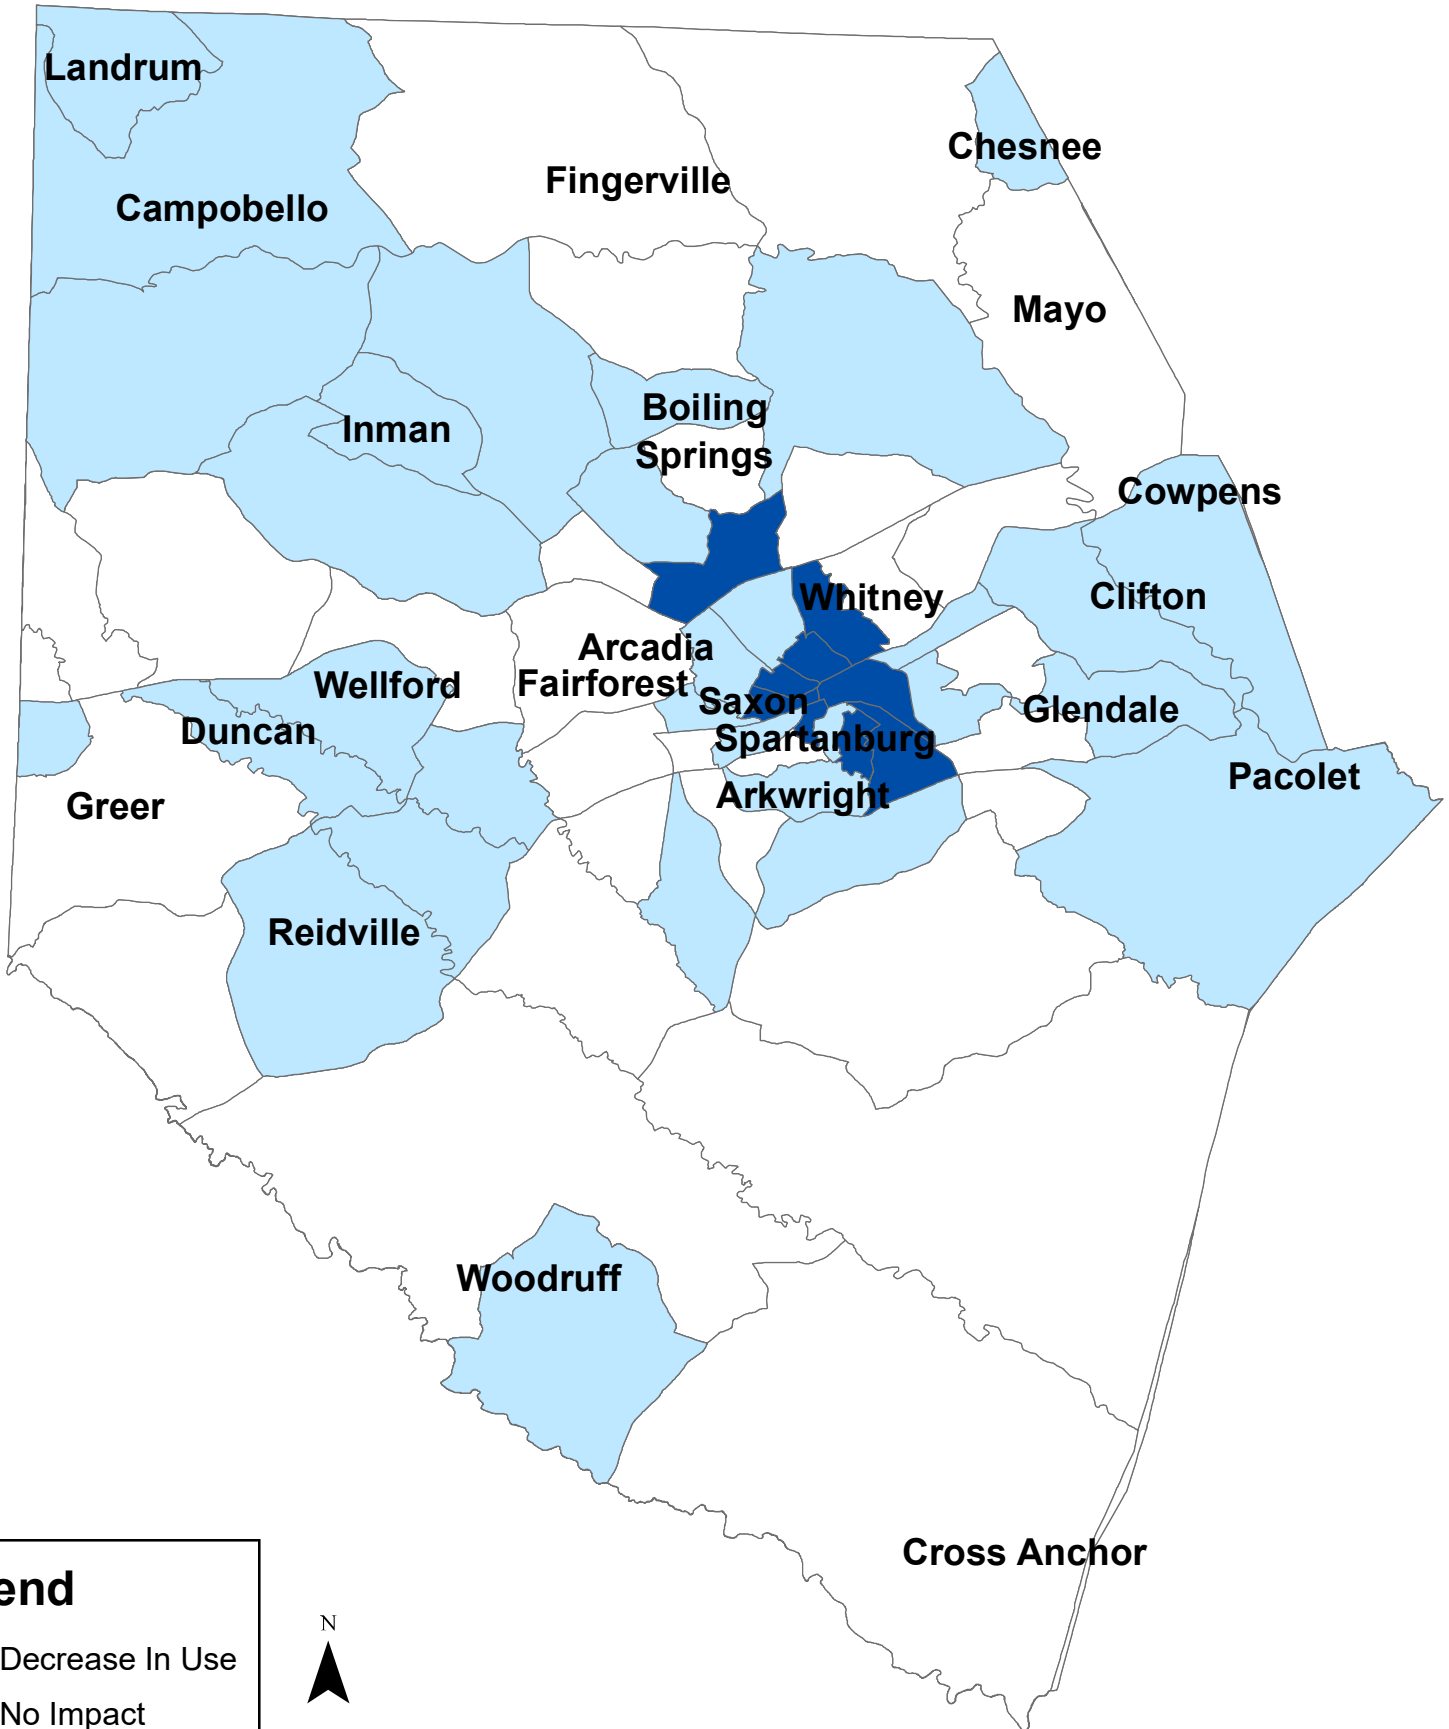

Changes in Visitation Frequency Post Initial Lockdown Per Census Tract in Spartanburg County, South Carolina

Legend

- Decrease In Use
- No Impact
- Increase In Use
- No Parks

0 2.5 5 10 Miles