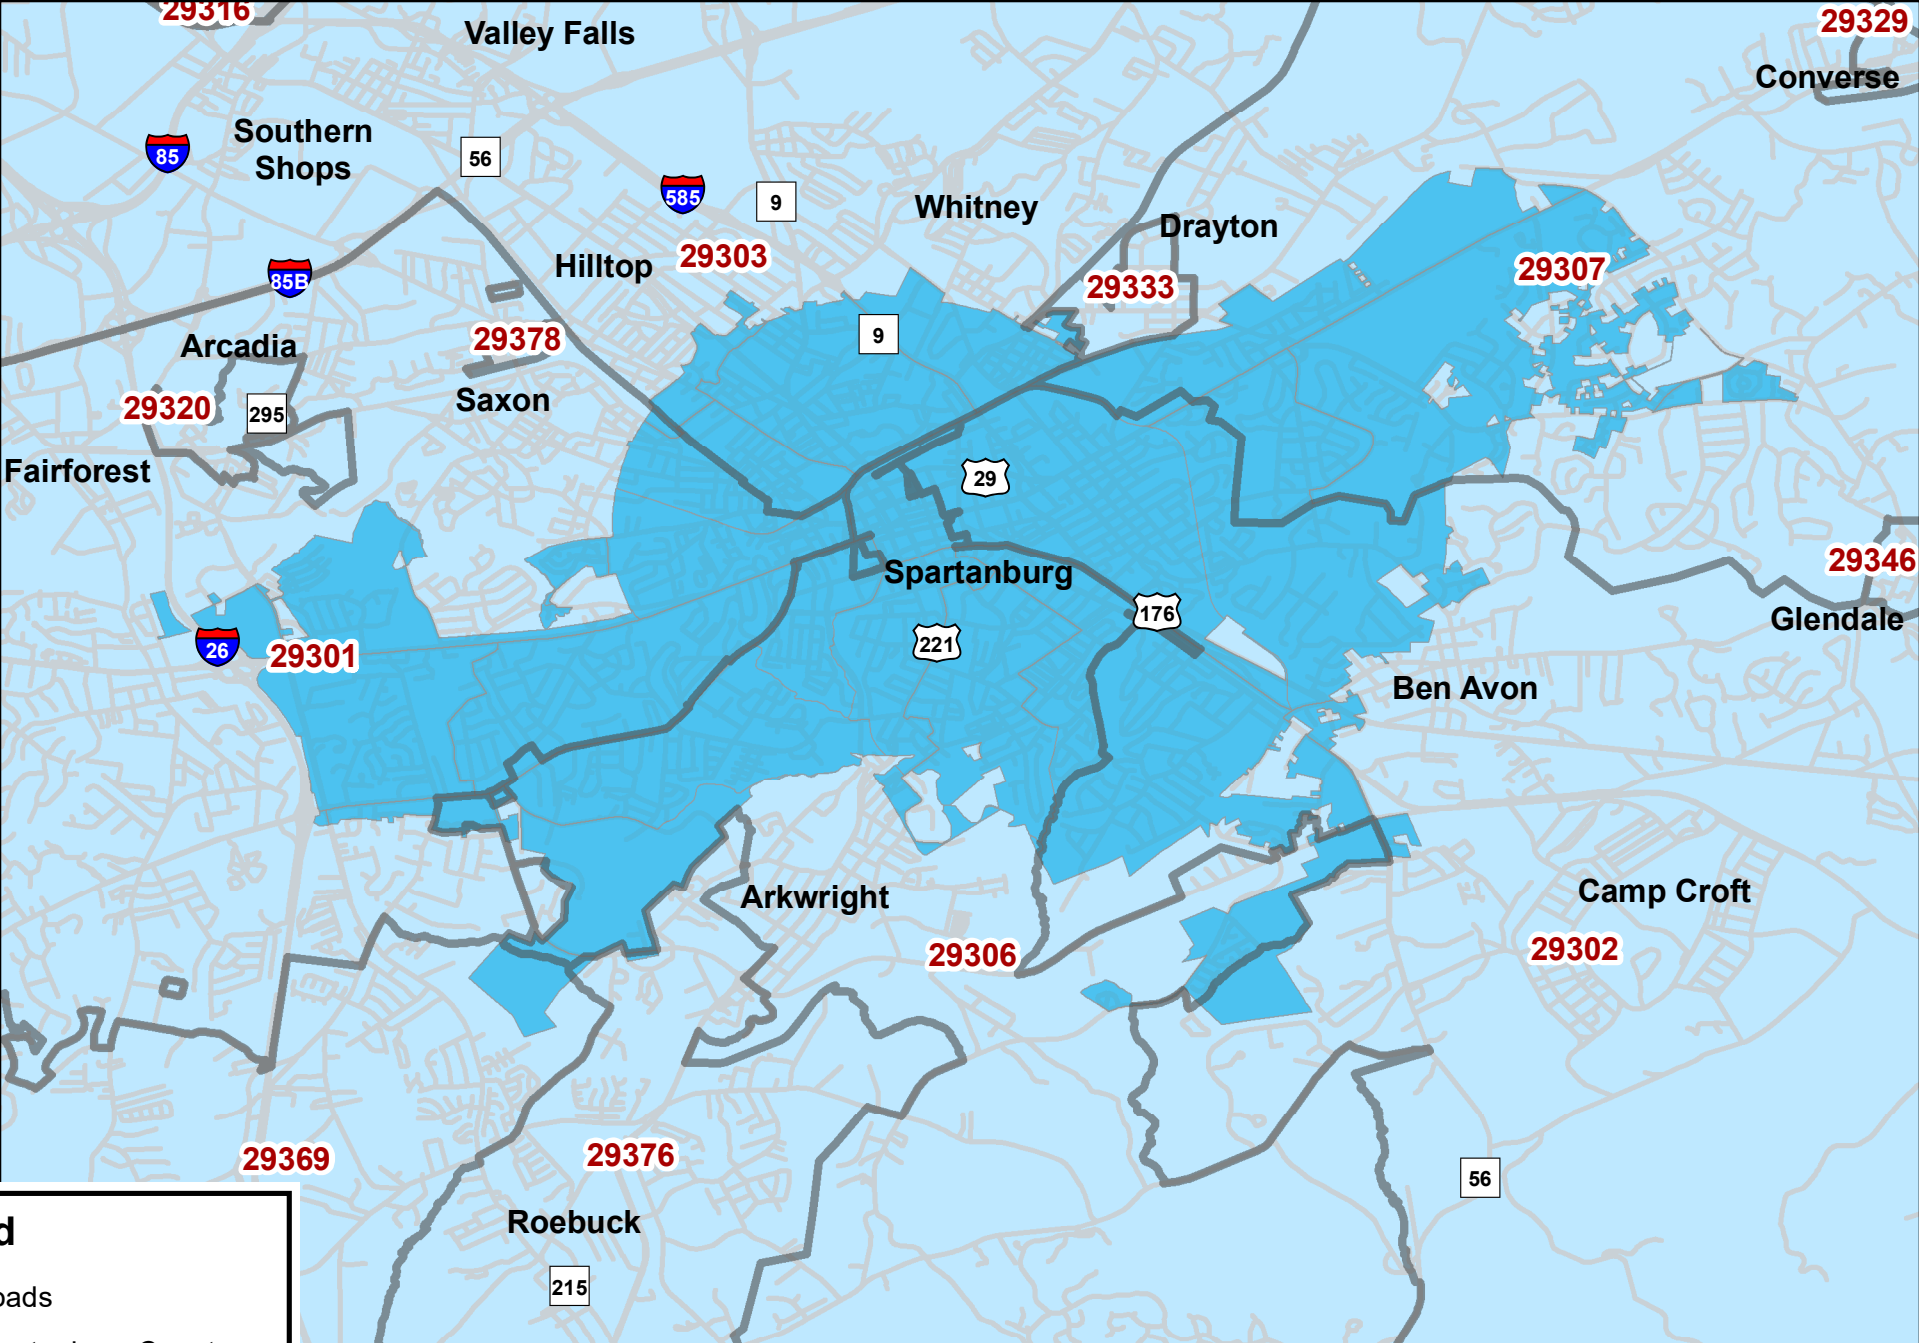

# Zip Codes in Spartanburg, South Carolina

**Legend**

- Roads
- Spartanburg County
- Spartanburg City Limits
- Zip Codes